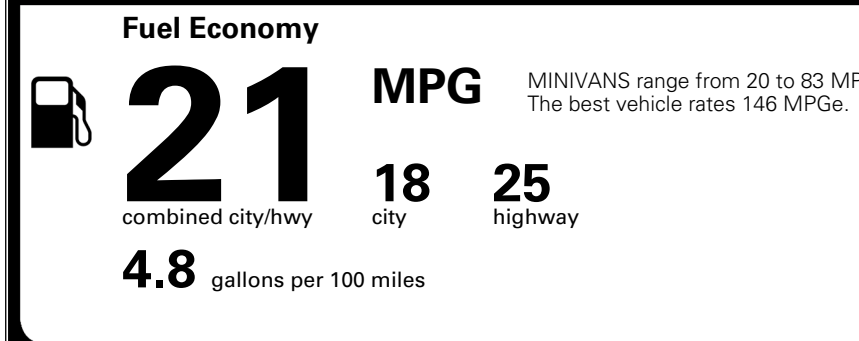

TOTAL MANUFACTURER'S SUGGESTED RETAIL PRICE ▶ \$ 49,815.00

TOTAL ADDITIONAL WEIGHT: 11.4

EPA DOT Fuel Economy and Environment

Gasoline Vehicle

You spend \$3,250 more in fuel costs over 5 years compared to the average new vehicle.