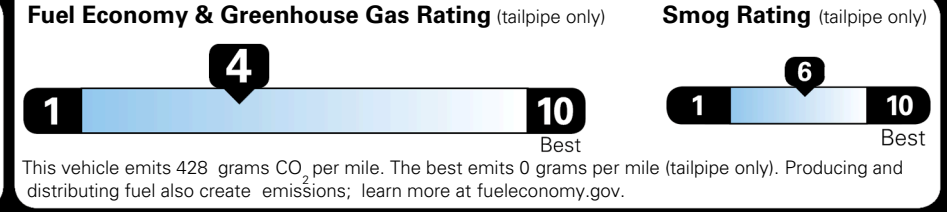

Actual results will vary for many reasons, including driving conditions and how you drive and maintain your vehicle. The average new vehicle gets 29 MPG and costs $8,500 to fuel over 5 years. Cost estimates are based on 15,000 miles per year at $ 3.30 per gallon. MPGe is miles per gasoline gallon equivalent. Vehicle emissions are a significant cause of climate change and smog.

fueleconomy.gov
Calculate personalized estimates and compare vehicles

Smartphone QR Code

GOVERNMENT 5-STAR SAFETY RATINGS

Overall Vehicle Score	Not Rated
Based on the combined rating of frontal, side and rollover. Should ONLY be compared to other vehicles of similar size and weight.	
Frontal	Driver ★ ★ ★ ★ ★
Crash	Passenger ★ ★ ★ ★
Based on the risk of injury in a frontal impact. Should ONLY be compared to other vehicles of similar size and weight.	
Side	Front seat Not Rated
Crash	Rear seat Not Rated
Star ratings based on the risk of injury in a side impact.	
Rollover	★ ★ ★ ★
Star ratings based on the risk of rollover in a single-vehicle crash.	

Star ratings range from 1 to 5 stars (★★★★★) with 5 being the highest.
Source: National Highway Traffic Safety Administration (NHTSA).
www.safercar.gov or 1-888-327-4236

Manufacturer's suggested retail price includes Manufacturer's recommended pre-delivery service. License and title fees, state and local taxes and other dealer installed options and accessories are not included in the manufacturer's suggested retail price.

PARTS CONTENT INFORMATION

FOR VEHICLES IN THIS CAR LINE U.S./CANADIAN PARTS CONTENT: 2 %

MAJOR SOURCES OF FOREIGN PARTS: KOREA: 95%

NOTE: PARTS CONTENT DOES NOT INCLUDE FINAL ASSEMBLY, DISTRIBUTION, OR OTHER NON-PARTS COSTS.

FOR THIS VEHICLE FINAL ASSEMBLY POINT: GWANGMYEONG, KOREA

COUNTRY OF ORIGIN ENGINE (MOTOR): KOREA
TRANSMISSION: KOREA

*Additional terms and conditions apply.
**Kia Connect may be currently unavailable for some Model Year 2022 and newer vehicles sold or purchased in Massachusetts; please see owners.kia.com for more information.
NOTE: When you purchase this vehicle, Kia America, Inc. collects personal information you provide to the dealership. For information on our collection and use of personal information and your rights, please see our Privacy Policy on www.kia.com.