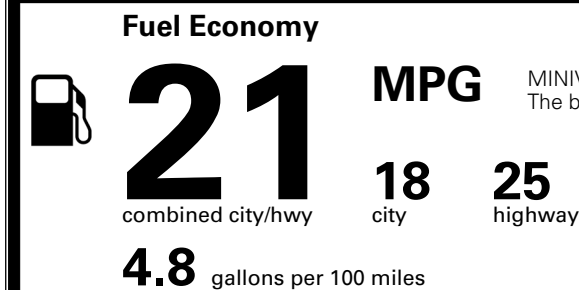

EPA DOT Fuel Economy and Environment

Gasoline Vehicle

MINIVANS range from 20 to 83 MPG. The best vehicle rates 146 MPGe.

You spend $3,250 more in fuel costs over 5 years compared to the average new vehicle.

Annual fuel cost $2,350