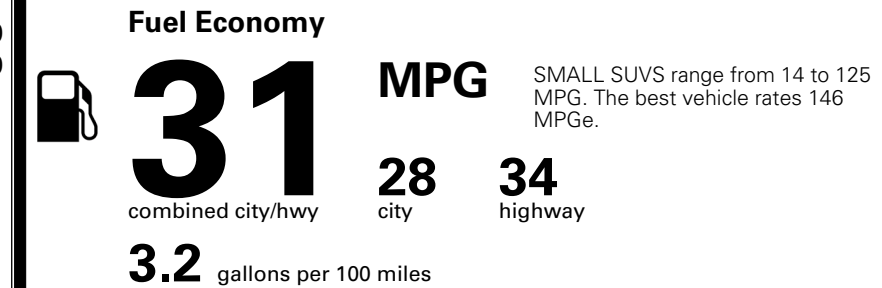

MSRP INCLUDING OPTIONS \$ 26,085.00

INLAND FREIGHT AND HANDLING \$ 1,495.00

**TOTAL MANUFACTURER'S SUGGESTED RETAIL PRICE ► \$ 27,580.00**

TOTAL ADDITIONAL WEIGHT: 5.8

\*Additional terms and conditions apply.  
 \*\*Kia Connect may be currently unavailable for some Model Year 2022 and newer vehicles sold or purchased in Massachusetts; please see owners.kia.com for more information.  
 NOTE: When you purchase this vehicle, Kia America, Inc. collects personal information you provide to the dealership. For information on our collection and use of personal information and your rights, please see our Privacy Policy on www.kia.com.

## EPA DOT Fuel Economy and Environment

Gasoline Vehicle

**You save \$500**  
 in fuel costs over 5 years compared to the average new vehicle.

**Annual fuel cost \$1,600**

Actual results will vary for many reasons, including driving conditions and how you drive and maintain your vehicle. The average new vehicle gets 29 MPG and costs \$8,500 to fuel over 5 years. Cost estimates are based on 15,000 miles per year at \$ 3.30 per gallon. MPGe is miles per gasoline gallon equivalent. Vehicle emissions are a significant cause of climate change and smog.