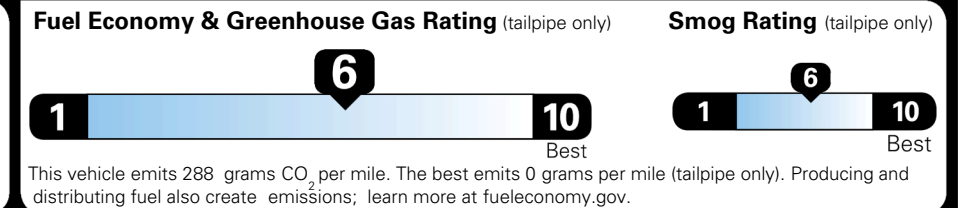

MSRP INCLUDING OPTIONS \$ 26,085.00

INLAND FREIGHT AND HANDLING \$ 1,495.00

**TOTAL MANUFACTURER'S SUGGESTED RETAIL PRICE ► \$ 27,580.00**

TOTAL ADDITIONAL WEIGHT: 5.8

\*Additional terms and conditions apply.  
 \*\*Kia Connect may be currently unavailable for some Model Year 2022 and newer vehicles sold or purchased in Massachusetts; please see owners.kia.com for more information.  
 NOTE: When you purchase this vehicle, Kia America, Inc. collects personal information you provide to the dealership. For information on our collection and use of personal information and your rights, please see our Privacy Policy on www.kia.com.

## EPA DOT Fuel Economy and Environment

Gasoline Vehicle

**You save \$500**  
 in fuel costs over 5 years compared to the average new vehicle.

**Annual fuel cost \$1,600**

Actual results will vary for many reasons, including driving conditions and how you drive and maintain your vehicle. The average new vehicle gets 29 MPG and costs \$8,500 to fuel over 5 years. Cost estimates are based on 15,000 miles per year at \$ 3.30 per gallon. MPGe is miles per gasoline gallon equivalent. Vehicle emissions are a significant cause of climate change and smog.