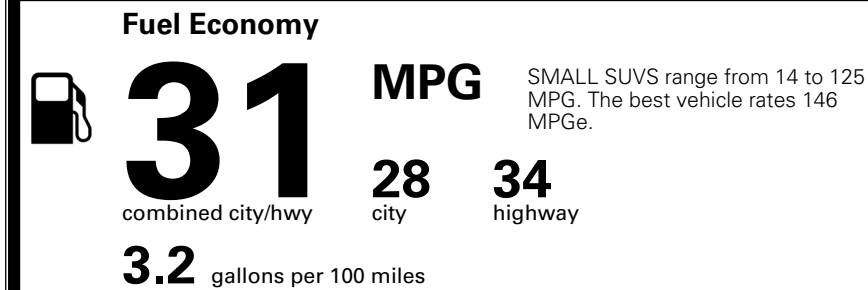

EXTERIOR
17" Machine Finished Alloy Wheels
Heated Outside Mirrors w/ LED Turn Signals
Upgraded Grille w/LED Positioning Lights
LED Rear Combination Lights & Daytime Running Lights
Front Fog Lights
Roof Rails, Rear Spoiler, and Rear Privacy Glass
Compact Spare Tire

WARRANTY
10 Year/100,000 Mile Limited Powertrain Warranty
5 Year/60,000 Mile Limited Basic Warranty
5 Year/60,000 Mile Roadside Assistance

MANUFACTURER'S SUGGESTED RETAIL PRICE ►

$ 25,490.00

ADDITIONAL INSTALLED EQUIPMENT:
(In addition to or in place of standard features)
Pluton Blue / Black Roof Paint $395.00
Carpeted Floor Mats $200.00

MSRP INCLUDING OPTIONS $ 26,085.00

INLAND FREIGHT AND HANDLING $ 1,495.00

TOTAL MANUFACTURER'S SUGGESTED RETAIL PRICE ► $ 27,580.00

TOTAL ADDITIONAL WEIGHT: 5.8

*Additional terms and conditions apply.
**Kia Connect may be currently unavailable for some Model Year 2022 and newer vehicles sold or purchased in Massachusetts; please see owners.kia.com for more information.
NOTE: When you purchase this vehicle, Kia America, Inc. collects personal information you provide to the dealership. For information on our collection and use of personal information and your rights, please see our Privacy Policy on www.kia.com.

EPA DOT Fuel Economy and Environment

Gasoline Vehicle

You save $500
in fuel costs over 5 years compared to the average new vehicle.

Annual fuel cost $1,600