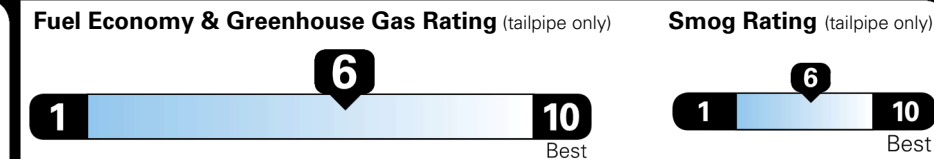

MSRP INCLUDING OPTIONS \$ 26,085.00

INLAND FREIGHT AND HANDLING \$ 1,495.00

TOTAL MANUFACTURER'S SUGGESTED RETAIL PRICE ► \$ 27,580.00

TOTAL ADDITIONAL WEIGHT: 5.8

*Additional terms and conditions apply.
 **Kia Connect may be currently unavailable for some Model Year 2022 and newer vehicles sold or purchased in Massachusetts; please see owners.kia.com for more information.
 NOTE: When you purchase this vehicle, Kia America, Inc. collects personal information you provide to the dealership. For information on our collection and use of personal information and your rights, please see our Privacy Policy on www.kia.com.

EPA DOT Fuel Economy and Environment

Gasoline Vehicle

You save \$500
 in fuel costs over 5 years compared to the average new vehicle.

Annual fuel cost \$1,600

Actual results will vary for many reasons, including driving conditions and how you drive and maintain your vehicle. The average new vehicle gets 29 MPG and costs \$8,500 to fuel over 5 years. Cost estimates are based on 15,000 miles per year at \$ 3.30 per gallon. MPGe is miles per gasoline gallon equivalent. Vehicle emissions are a significant cause of climate change and smog.