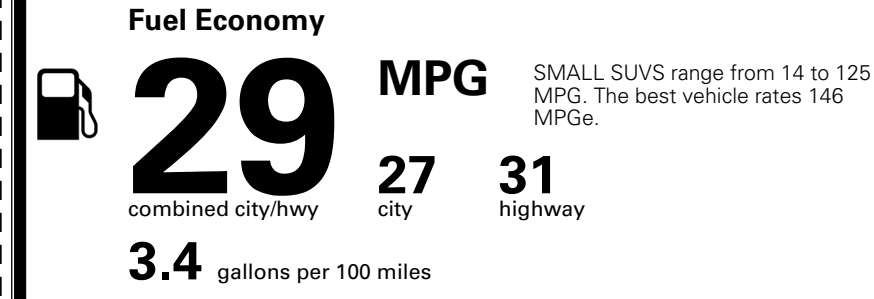

\$800.00
 \$200.00

\$ 29,690.00

\$ 1,495.00

\$ 31,185.00

EPA DOT Fuel Economy and Environment

Gasoline Vehicle

You save \$0
 in fuel costs over 5 years compared to the average new vehicle.

Annual fuel cost \$1,700