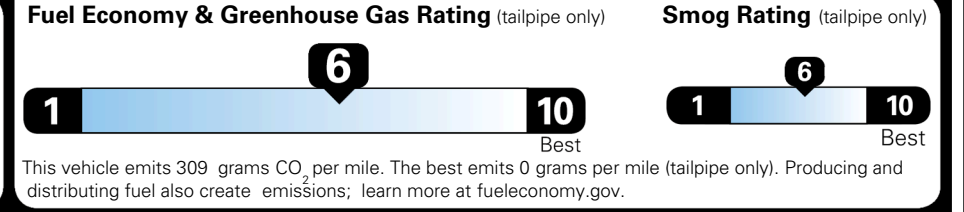

\$800.00
 \$200.00

\$ 29,690.00

\$ 1,495.00

\$ 31,185.00

EPA DOT Fuel Economy and Environment

Gasoline Vehicle

You save \$0
 in fuel costs over 5 years compared to the average new vehicle.

Annual fuel cost \$1,700