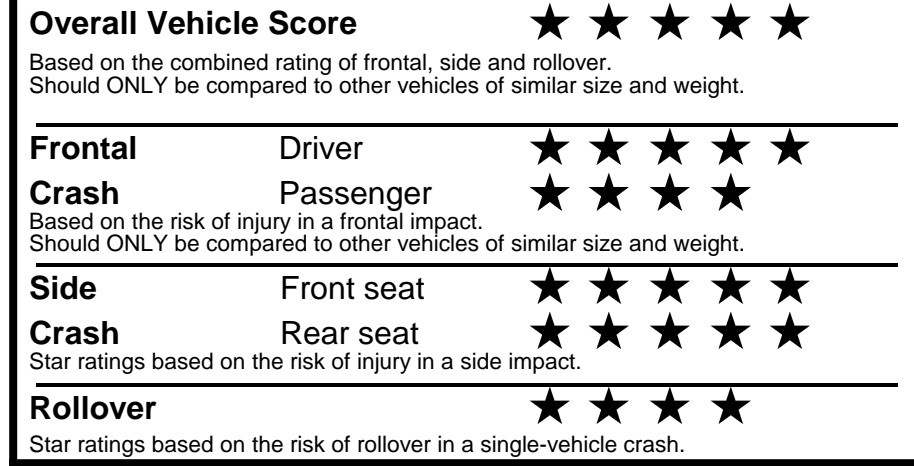

GOVERNMENT 5-STAR SAFETY RATINGS

Star ratings range from 1 to 5 stars (★★★★★) with 5 being the highest.
Source: National Highway Traffic Safety Administration (NHTSA).
www.safercar.gov or 1-888-327-4236

Manufacturer's suggested retail price includes Manufacturer's recommended pre-delivery service. License and title fees, state and local taxes and other dealer installed options and accessories are not included in the manufacturer's suggested retail price.

PARTS CONTENT INFORMATION

FOR VEHICLES IN THIS CAR LINE U.S./CANADIAN PARTS CONTENT: 3 %

MAJOR SOURCES OF FOREIGN PARTS: KOREA: 90%

NOTE: PARTS CONTENT DOES NOT INCLUDE FINAL ASSEMBLY, DISTRIBUTION, OR OTHER NON-PARTS COSTS.

FOR THIS VEHICLE FINAL ASSEMBLY POINT: GWANGJU, KOREA

COUNTRY OF ORIGIN ENGINE (MOTOR): KOREA
TRANSMISSION: KOREA