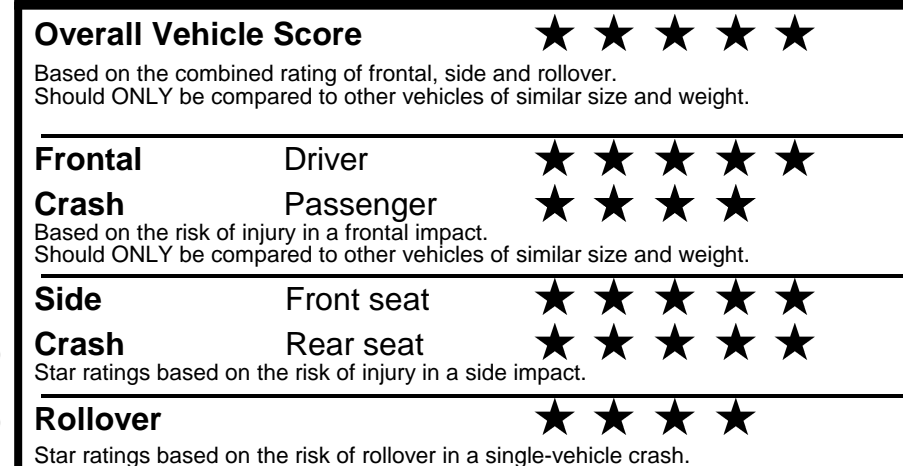

fueleconomy.gov
 Calculate personalized estimates and compare vehicles

GOVERNMENT 5-STAR SAFETY RATINGS

Star ratings range from 1 to 5 stars (★★★★★) with 5 being the highest.
 Source: National Highway Traffic Safety Administration (NHTSA).
www.safercar.gov or 1-888-327-4236