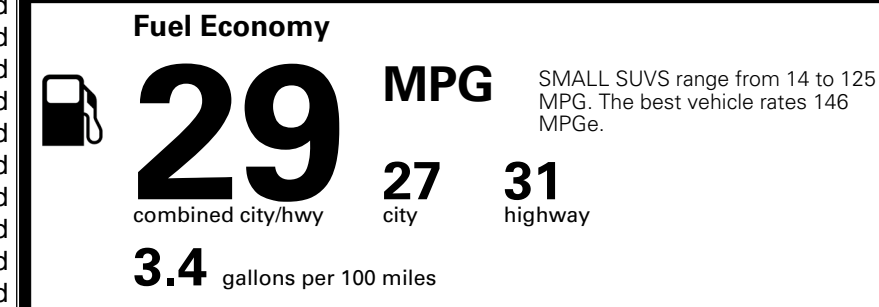

MANUFACTURER'S SUGGESTED RETAIL PRICE ▶

COMPARE EX AWD FEATURES

Added to/in place of standard S AWD features

- Smart Power Liftgate
- 10.25" Instrument Display
- SynTex Seating Material
- Heated Front Seats
- Power Driver's Seat w/ Power Lumbar
- Dual Illuminated Vanity Mirrors
- Wireless Phone Charger
- Cargo Cover
- Parking Distance Warning - Reverse

ADDITIONAL INSTALLED EQUIPMENT:

(In addition to or in place of standard features)

- Carpeted Floor Mats
- Cargo Net, Floor Style
- Mud Guards
- Wheel Locks

$ 28,690.00

Included
Included
Included
Included
Included
Included
Included
Included
Included

$200.00
$60.00
$155.00
$80.00

MSRP INCLUDING OPTIONS

$ 29,185.00

INLAND FREIGHT AND HANDLING

$ 1,495.00

TOTAL MANUFACTURER'S SUGGESTED RETAIL PRICE ▶

$ 30,680.00

TOTAL ADDITIONAL WEIGHT: 8.4

*Additional terms and conditions apply.
**Kia Connect may be currently unavailable for some Model Year 2022 and newer vehicles sold or purchased in Massachusetts; please see owners.kia.com for more information.
NOTE: When you purchase this vehicle, Kia America, Inc. collects personal information you provide to the dealership. For information on our collection and use of personal information and your rights, please see our Privacy Policy on www.kia.com.

EPA DOT Fuel Economy and Environment

Gasoline Vehicle

You save $0
in fuel costs over 5 years compared to the average new vehicle.

Annual fuel cost $1,700