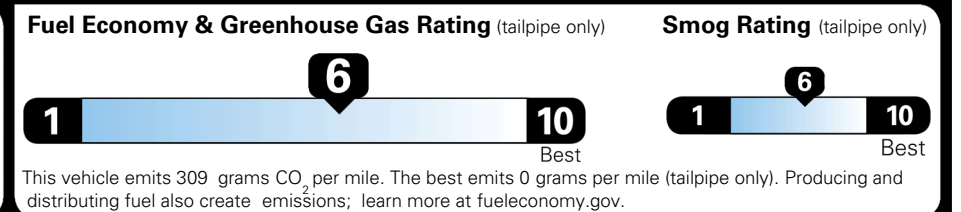

EPA DOT Fuel Economy and Environment

Gasoline Vehicle

You save \$0
 in fuel costs over 5 years compared to the average new vehicle.

Annual fuel cost \$1,700

Actual results will vary for many reasons, including driving conditions and how you drive and maintain your vehicle. The average new vehicle gets 29 MPG and costs \$8,500 to fuel over 5 years. Cost estimates are based on 15,000 miles per year at \$ 3.30 per gallon. MPGe is miles per gasoline gallon equivalent. Vehicle emissions are a significant cause of climate change and smog.