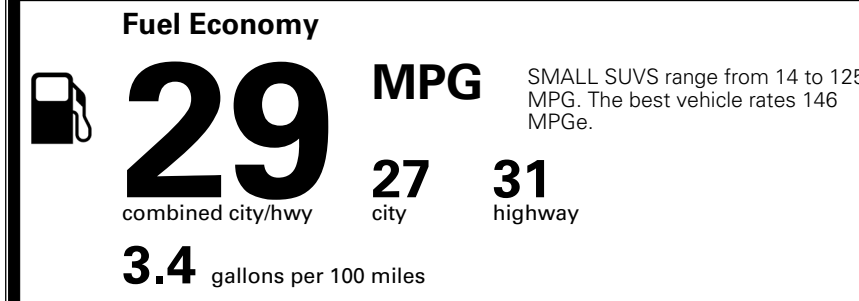

MANUFACTURER'S SUGGESTED RETAIL PRICE ▶

COMPARE EX AWD FEATURES

Added to/in place of standard S AWD features

- Smart Power Liftgate
- 10.25" Instrument Display
- SynTex Seating Material
- Heated Front Seats
- Power Driver's Seat w/ Power Lumbar
- Dual Illuminated Vanity Mirrors
- Wireless Phone Charger
- Cargo Cover
- Parking Distance Warning - Reverse

ADDITIONAL INSTALLED EQUIPMENT:

(In addition to or in place of standard features)
Fusion Black Paint
Carpeted Floor Mats

$ 28,590.00

Included
Included
Included
Included
Included
Included
Included
Included
Included
Included

$395.00
$200.00

MSRP INCLUDING OPTIONS

$ 29,185.00

INLAND FREIGHT AND HANDLING

$ 1,445.00

TOTAL MANUFACTURER'S SUGGESTED RETAIL PRICE ▶

$ 30,630.00

TOTAL ADDITIONAL WEIGHT: 5.8

*Additional terms and conditions apply.
**Kia Connect may be currently unavailable for some Model Year 2022 and newer vehicles sold or purchased in Massachusetts; please see owners.kia.com for more information.
NOTE: When you purchase this vehicle, Kia America, Inc. collects personal information you provide to the dealership. For information on our collection and use of personal information and your rights, please see our Privacy Policy on www.kia.com.

EPA DOT Fuel Economy and Environment

Gasoline Vehicle

You save $0
in fuel costs over 5 years compared to the average new vehicle.

Annual fuel cost $1,700