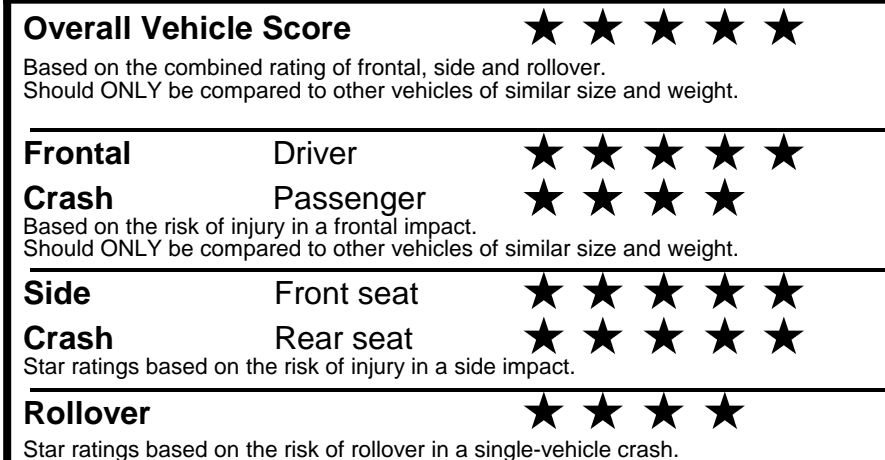

fueleconomy.gov

Calculate personalized estimates and compare vehicles

GOVERNMENT 5-STAR SAFETY RATINGS

Star ratings range from 1 to 5 stars (★★★★★) with 5 being the highest.
 Source: National Highway Traffic Safety Administration (NHTSA).
www.safercar.gov or 1-888-327-4236