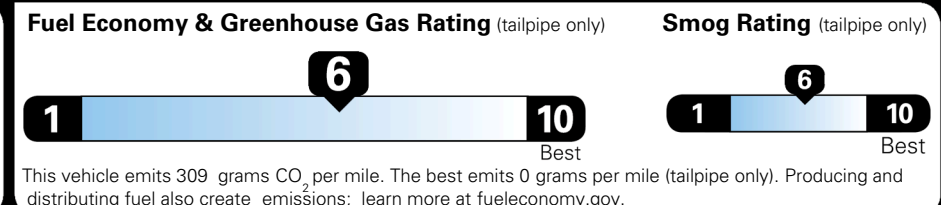

EPA DOT Fuel Economy and Environment

Gasoline Vehicle

You save \$0
 in fuel costs over 5 years compared to the average new vehicle.

Annual fuel cost \$1,700

Actual results will vary for many reasons, including driving conditions and how you drive and maintain your vehicle. The average new vehicle gets 29 MPG and costs \$8,500 to fuel over 5 years. Cost estimates are based on 15,000 miles per year at \$ 3.30 per gallon. MPGe is miles per gasoline gallon equivalent. Vehicle emissions are a significant cause of climate change and smog.