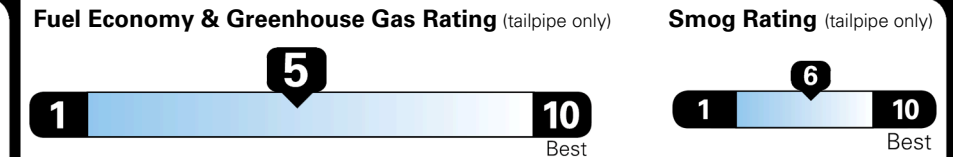

This vehicle emits 319 grams CO₂ per mile. The best emits 0 grams per mile (tailpipe only). Producing and distributing fuel also create emissions; learn more at fueleconomy.gov.

Actual results will vary for many reasons, including driving conditions and how you drive and maintain your vehicle. The average new vehicle gets 29 MPG and costs $8,000 to fuel over 5 years. Cost estimates are based on 15,000 miles per year at $ 3.10 per gallon. MPGe is miles per gasoline gallon equivalent. Vehicle emissions are a significant cause of climate change and smog.

fueleconomy.gov

Calculate personalized estimates and compare vehicles

GOVERNMENT 5-STAR SAFETY RATINGS

Overall Vehicle Score Not Rated

Based on the combined rating of frontal, side and rollover. Should ONLY be compared to other vehicles of similar size and weight.

Frontal Driver Not Rated

Crash Passenger Not Rated

Based on the risk of injury in a frontal impact. Should ONLY be compared to other vehicles of similar size and weight.

Side Front seat Not Rated

Crash Rear seat Not Rated

Star ratings based on the risk of injury in a side impact.

Rollover Not Rated

Star ratings based on the risk of rollover in a single-vehicle crash.

Star ratings range from 1 to 5 stars (★★★★★) with 5 being the highest.

Source: National Highway Traffic Safety Administration (NHTSA).

www.safercar.gov or 1-888-327-4236

Manufacturer's suggested retail price includes Manufacturer's recommended pre-delivery service. License and title fees, state and local taxes and other dealer installed options and accessories are not included in the manufacturer's suggested retail price.

PARTS CONTENT INFORMATION

FOR VEHICLES IN THIS CAR LINE U.S./CANADIAN PARTS CONTENT: 0 %

MAJOR SOURCES OF FOREIGN PARTS: KOREA: 90%

NOTE: PARTS CONTENT DOES NOT INCLUDE FINAL ASSEMBLY, DISTRIBUTION, OR OTHER NON-PARTS COSTS.

FOR THIS VEHICLE FINAL ASSEMBLY POINT: GWANGJU, KOREA

COUNTRY OF ORIGIN

ENGINE (MOTOR): KOREA

TRANSMISSION: KOREA