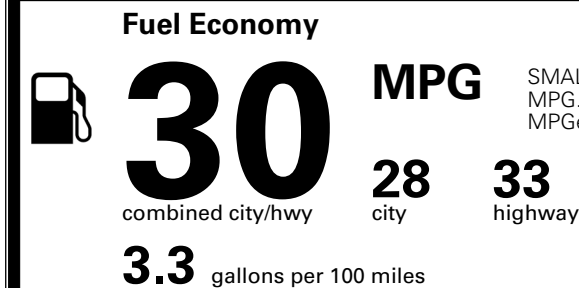

\$ 26,590.00

INLAND FREIGHT AND HANDLING

\$ 1,495.00

TOTAL MANUFACTURER'S SUGGESTED RETAIL PRICE ▶

\$ 28,085.00

TOTAL ADDITIONAL WEIGHT: 7.2

*Additional terms and conditions apply.

**Kia Connect may be currently unavailable for some Model Year 2022 and newer vehicles sold or purchased in Massachusetts; please see owners.kia.com for more information.

EPA DOT Fuel Economy and Environment

Gasoline Vehicle

SMALL SUVs range from 14 to 138 MPG. The best vehicle rates 146 MPGe.

You save \$250
 in fuel costs over 5 years compared to the average new vehicle.