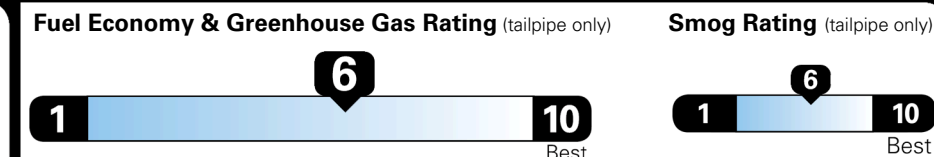

This vehicle emits 298 grams CO₂ per mile. The best emits 0 grams per mile (tailpipe only). Producing and distributing fuel also create emissions; learn more at fueleconomy.gov.

Actual results will vary for many reasons, including driving conditions and how you drive and maintain your vehicle. The average new vehicle gets 29 MPG and costs $8,000 to fuel over 5 years. Cost estimates are based on 15,000 miles per year at $ 3.10 per gallon. MPGe is miles per gasoline gallon equivalent. Vehicle emissions are a significant cause of climate change and smog.

fueleconomy.gov

Calculate personalized estimates and compare vehicles

GOVERNMENT 5-STAR SAFETY RATINGS

Overall Vehicle Score Not Rated

Based on the combined rating of frontal, side and rollover. Should ONLY be compared to other vehicles of similar size and weight.

Frontal Driver Not Rated

Crash Passenger Not Rated

Based on the risk of injury in a frontal impact. Should ONLY be compared to other vehicles of similar size and weight.

Side Front seat Not Rated

Crash Rear seat Not Rated

Star ratings based on the risk of injury in a side impact.

Rollover Not Rated

Star ratings based on the risk of rollover in a single-vehicle crash.

Star ratings range from 1 to 5 stars (★★★★★) with 5 being the highest.

Source: National Highway Traffic Safety Administration (NHTSA).

www.safercar.gov or 1-888-327-4236

Manufacturer's suggested retail price includes Manufacturer's recommended pre-delivery service. License and title fees, state and local taxes and other dealer installed options and accessories are not included in the manufacturer's suggested retail price.

PARTS CONTENT INFORMATION

FOR VEHICLES IN THIS CAR LINE U.S./CANADIAN PARTS CONTENT: 0 %

MAJOR SOURCES OF FOREIGN PARTS: KOREA: 90%

NOTE: PARTS CONTENT DOES NOT INCLUDE FINAL ASSEMBLY, DISTRIBUTION, OR OTHER NON-PARTS COSTS.

FOR THIS VEHICLE FINAL ASSEMBLY POINT: GWANGJU, KOREA

COUNTRY OF ORIGIN

ENGINE (MOTOR): KOREA

TRANSMISSION: KOREA