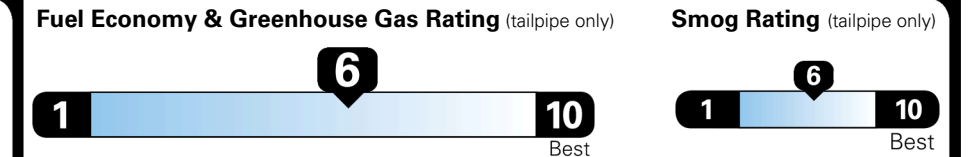

This vehicle emits 298 grams CO₂ per mile. The best emits 0 grams per mile (tailpipe only). Producing and distributing fuel also create emissions; learn more at fueleconomy.gov.

Actual results will vary for many reasons, including driving conditions and how you drive and maintain your vehicle. The average new vehicle gets 29 MPG and costs $8,000 to fuel over 5 years. Cost estimates are based on 15,000 miles per year at $ 3.10 per gallon. MPGe is miles per gasoline gallon equivalent. Vehicle emissions are a significant cause of climate change and smog.

fueleconomy.gov

Calculate personalized estimates and compare vehicles

GOVERNMENT 5-STAR SAFETY RATINGS

Overall Vehicle Score Not Rated

Based on the combined rating of frontal, side and rollover. Should ONLY be compared to other vehicles of similar size and weight.

Frontal	Driver	Not Rated
Crash	Passenger	Not Rated

Based on the risk of injury in a frontal impact. Should ONLY be compared to other vehicles of similar size and weight.

Side	Front seat	Not Rated
Crash	Rear seat	Not Rated

Star ratings based on the risk of injury in a side impact.

Rollover Not Rated

Star ratings based on the risk of rollover in a single-vehicle crash.

Star ratings range from 1 to 5 stars (★★★★★) with 5 being the highest.

Source: National Highway Traffic Safety Administration (NHTSA).

www.safercar.gov or 1-888-327-4236

Manufacturer's suggested retail price includes Manufacturer's recommended pre-delivery service. License and title fees, state and local taxes and other dealer installed options and accessories are not included in the manufacturer's suggested retail price.

PARTS CONTENT INFORMATION

FOR VEHICLES IN THIS CAR LINE U.S./CANADIAN PARTS CONTENT: 0 %

MAJOR SOURCES OF FOREIGN PARTS: KOREA: 90%

NOTE: PARTS CONTENT DOES NOT INCLUDE FINAL ASSEMBLY, DISTRIBUTION, OR OTHER NON-PARTS COSTS.

FOR THIS VEHICLE FINAL ASSEMBLY POINT: GWANGJU, KOREA

COUNTRY OF ORIGIN

ENGINE (MOTOR): KOREA

TRANSMISSION: KOREA