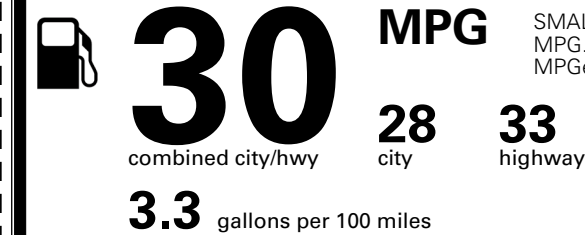

EPA DOT Fuel Economy and Environment

Gasoline Vehicle

Fuel Economy

SMALL SUVs range from 14 to 138 MPG. The best vehicle rates 146 MPGe.

You save
\$250

in fuel costs
 over 5 years
 compared to the
 average new vehicle.