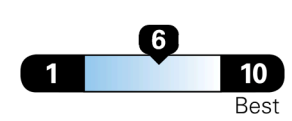

Smog Rating (tailpipe only)

Actual results will vary for many reasons, including driving conditions and how you drive and maintain your vehicle. The average new vehicle gets 29 MPG and costs $8,000 to fuel over 5 years. Cost estimates are based on 15,000 miles per year at $ 3.10 per gallon. MPGe is miles per gasoline gallon equivalent. Vehicle emissions are a significant cause of climate change and smog.

fueleconomy.gov

Calculate personalized estimates and compare vehicles