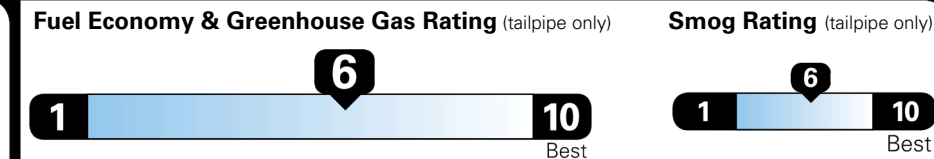

This vehicle emits 298 grams CO₂ per mile. The best emits 0 grams per mile (tailpipe only). Producing and distributing fuel also create emissions; learn more at fueleconomy.gov.

Actual results will vary for many reasons, including driving conditions and how you drive and maintain your vehicle. The average new vehicle gets 29 MPG and costs $8,000 to fuel over 5 years. Cost estimates are based on 15,000 miles per year at $ 3.10 per gallon. MPGe is miles per gasoline gallon equivalent. Vehicle emissions are a significant cause of climate change and smog.

fueleconomy.gov

Calculate personalized estimates and compare vehicles

GOVERNMENT 5-STAR SAFETY RATINGS

Overall Vehicle Score Not Rated

Based on the combined rating of frontal, side and rollover. Should ONLY be compared to other vehicles of similar size and weight.

Frontal Driver Not Rated

Crash Passenger Not Rated

Based on the risk of injury in a frontal impact. Should ONLY be compared to other vehicles of similar size and weight.

Side Front seat Not Rated

Crash Rear seat Not Rated

Star ratings based on the risk of injury in a side impact.

Rollover Not Rated

Star ratings based on the risk of rollover in a single-vehicle crash.

Star ratings range from 1 to 5 stars (★★★★★) with 5 being the highest.

Source: National Highway Traffic Safety Administration (NHTSA).

www.safercar.gov or 1-888-327-4236

Manufacturer's suggested retail price includes Manufacturer's recommended pre-delivery service. License and title fees, state and local taxes and other dealer installed options and accessories are not included in the manufacturer's suggested retail price.

PARTS CONTENT INFORMATION

FOR VEHICLES IN THIS CAR LINE U.S./CANADIAN PARTS CONTENT: 0 %

MAJOR SOURCES OF FOREIGN PARTS: KOREA: 90%

NOTE: PARTS CONTENT DOES NOT INCLUDE FINAL ASSEMBLY, DISTRIBUTION, OR OTHER NON-PARTS COSTS.

FOR THIS VEHICLE FINAL ASSEMBLY POINT: GWANGJU, KOREA

COUNTRY OF ORIGIN

ENGINE (MOTOR): KOREA

TRANSMISSION: KOREA