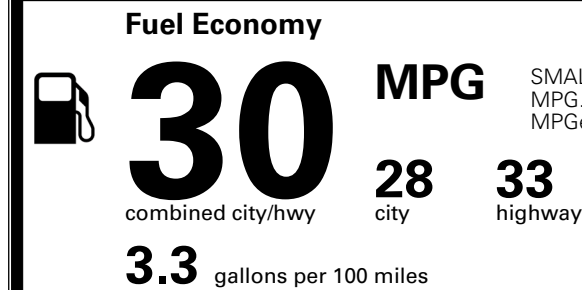

EPA DOT Fuel Economy and Environment

Gasoline Vehicle

SMALL SUVs range from 14 to 138 MPG. The best vehicle rates 146 MPGe.

You save $250
in fuel costs over 5 years compared to the average new vehicle.

Annual fuel cost
$1,550