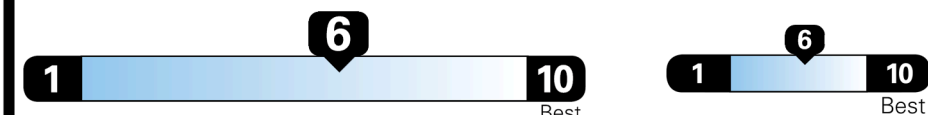

Fuel Economy & Greenhouse Gas Rating (tailpipe only) Smog Rating (tailpipe only)

This vehicle emits 298 grams CO₂ per mile. The best emits 0 grams per mile (tailpipe only). Producing and distributing fuel also create emissions; learn more at fueleconomy.gov.

Actual results will vary for many reasons, including driving conditions and how you drive and maintain your vehicle. The average new vehicle gets 29 MPG and costs $8,000 to fuel over 5 years. Cost estimates are based on 15,000 miles per year at $ 3.10 per gallon. MPGe is miles per gasoline gallon equivalent. Vehicle emissions are a significant cause of climate change and smog.

fueleconomy.gov

Calculate personalized estimates and compare vehicles