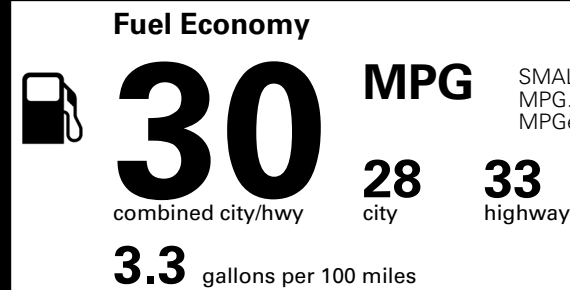

EPA DOT Fuel Economy and Environment

Gasoline Vehicle

SMALL SUVs range from 14 to 138 MPG. The best vehicle rates 146 MPGe.

You save \$250
 in fuel costs over 5 years compared to the average new vehicle.