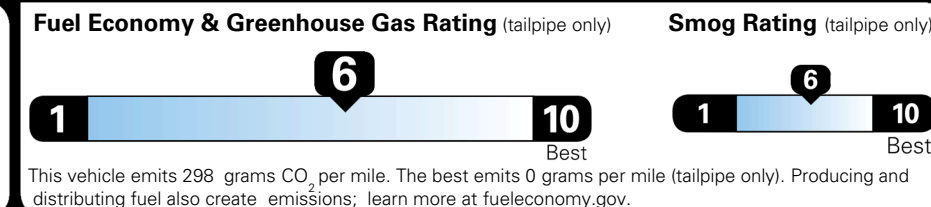

Actual results will vary for many reasons, including driving conditions and how you drive and maintain your vehicle. The average new vehicle gets 29 MPG and costs $8,000 to fuel over 5 years. Cost estimates are based on 15,000 miles per year at $ 3.10 per gallon. MPGe is miles per gasoline gallon equivalent. Vehicle emissions are a significant cause of climate change and smog.

fueleconomy.gov

Calculate personalized estimates and compare vehicles

GOVERNMENT 5-STAR SAFETY RATINGS

Overall Vehicle Score Not Rated
Based on the combined rating of frontal, side and rollover. Should ONLY be compared to other vehicles of similar size and weight.

Frontal Crash	Driver	Not Rated
	Passenger	Not Rated

Based on the risk of injury in a frontal impact. Should ONLY be compared to other vehicles of similar size and weight.

Side Crash	Front seat	Not Rated
	Rear seat	Not Rated

Star ratings based on the risk of injury in a side impact.

Rollover Not Rated
Star ratings based on the risk of rollover in a single-vehicle crash.

Star ratings range from 1 to 5 stars (★★★★★) with 5 being the highest.
Source: National Highway Traffic Safety Administration (NHTSA).
www.safercar.gov or 1-888-327-4236

Manufacturer's suggested retail price includes Manufacturer's recommended pre-delivery service. License and title fees, state and local taxes and other dealer installed options and accessories are not included in the manufacturer's suggested retail price.

PARTS CONTENT INFORMATION

FOR VEHICLES IN THIS CAR LINE U.S./CANADIAN PARTS CONTENT: 0 %

MAJOR SOURCES OF FOREIGN PARTS: KOREA: 90%

NOTE: PARTS CONTENT DOES NOT INCLUDE FINAL ASSEMBLY, DISTRIBUTION, OR OTHER NON-PARTS COSTS.

FOR THIS VEHICLE FINAL ASSEMBLY POINT: GWANGJU, KOREA

COUNTRY OF ORIGIN ENGINE (MOTOR): KOREA
TRANSMISSION: KOREA