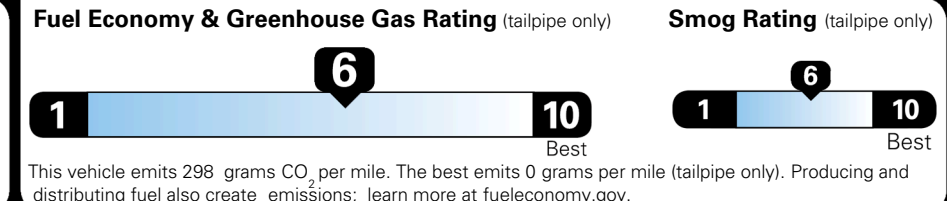

EPA DOT Fuel Economy and Environment

Gasoline Vehicle

You save \$250
 in fuel costs over 5 years compared to the average new vehicle.

Annual fuel cost \$1,550

Actual results will vary for many reasons, including driving conditions and how you drive and maintain your vehicle. The average new vehicle gets 29 MPG and costs \$8,000 to fuel over 5 years. Cost estimates are based on 15,000 miles per year at \$ 3.10 per gallon. MPGe is miles per gasoline gallon equivalent. Vehicle emissions are a significant cause of climate change and smog.