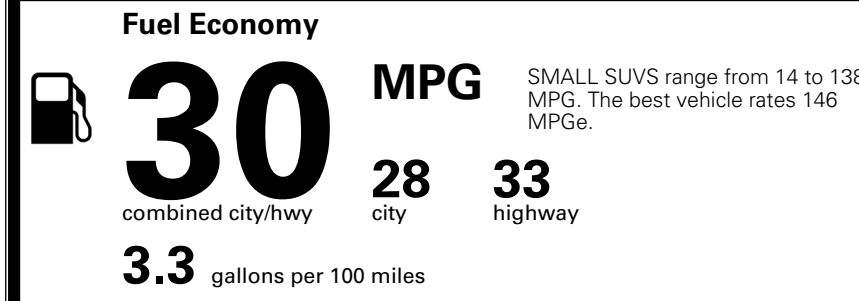

MANUFACTURER'S SUGGESTED RETAIL PRICE ▶

COMPARE EX FWD FEATURES

Added to/in place of standard S FWD features
- Smart Power Liftgate
- LED Rear Combination Lights
- Compact Spare Tire
- Dual-Zone Auto Climate Control w/ 5" Display
- SynTex Seating Material
- Heated Front Seats
- Rear Air Vents
- Rear Center Armrest w/ Cupholders
- Dual Illuminated Vanity Mirrors

ADDITIONAL INSTALLED EQUIPMENT:
(In addition to or in place of standard features)
Snow White Pearl Paint
Carpeted Floor Mats

$ 28,390.00

Included
Included
Included
Included
Included
Included
Included
Included
Included
Included

$445.00
$200.00

MSRP INCLUDING OPTIONS

$ 29,035.00

INLAND FREIGHT AND HANDLING

$ 1,495.00

TOTAL MANUFACTURER'S SUGGESTED RETAIL PRICE ▶

$ 30,530.00

TOTAL ADDITIONAL WEIGHT: 7.2

*Additional terms and conditions apply.
**Kia Connect may be currently unavailable for some Model Year 2022 and newer vehicles sold or purchased in Massachusetts; please see owners.kia.com for more information.
NOTE: When you purchase this vehicle, Kia America, Inc. collects personal information you provide to the dealership. For information on our collection and use of personal information and your rights, please see our Privacy Policy on www.kia.com.

EPA DOT Fuel Economy and Environment

Gasoline Vehicle

You save $250
in fuel costs over 5 years compared to the average new vehicle.

Annual fuel cost $1,550