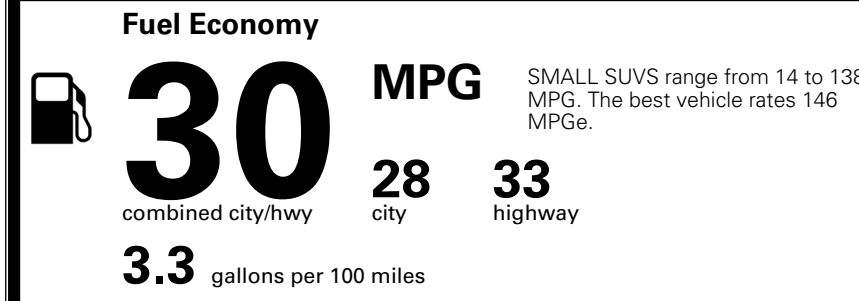

WARRANTY
10 Year/100,000 Mile Limited Powertrain Warranty
5 Year/60,000 Mile Limited Basic Warranty
5 Year/60,000 Mile Roadside Assistance

MANUFACTURER'S SUGGESTED RETAIL PRICE ▶

COMPARE EX FWD FEATURES

Added to/in place of standard S FWD features

- Smart Power Liftgate
- LED Rear Combination Lights
- Compact Spare Tire
- Dual-Zone Auto Climate Control w/ 5" Display
- SynTex Seating Material
- Heated Front Seats
- Rear Air Vents
- Rear Center Armrest w/ Cupholders
- Dual Illuminated Vanity Mirrors

ADDITIONAL INSTALLED EQUIPMENT:
(In addition to or in place of standard features)
Carpeted Floor Mats

$ 28,390.00

Included
Included
Included
Included
Included
Included
Included
Included
Included
Included

$200.00

MSRP INCLUDING OPTIONS

$ 28,590.00

INLAND FREIGHT AND HANDLING

$ 1,495.00

TOTAL MANUFACTURER'S SUGGESTED RETAIL PRICE ▶

$ 30,085.00

TOTAL ADDITIONAL WEIGHT: 7.2

*Additional terms and conditions apply.
**Kia Connect may be currently unavailable for some Model Year 2022 and newer vehicles sold or purchased in Massachusetts; please see owners.kia.com for more information.
NOTE: When you purchase this vehicle, Kia America, Inc. collects personal information you provide to the dealership. For information on our collection and use of personal information and your rights, please see our Privacy Policy on www.kia.com.

EPA DOT Fuel Economy and Environment

Gasoline Vehicle

You save $250
in fuel costs over 5 years compared to the average new vehicle.

Annual fuel cost $1,550