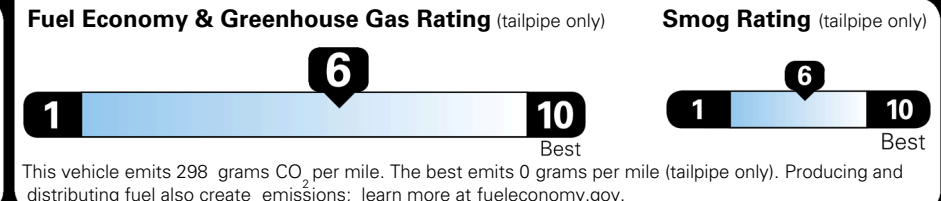

EPA DOT Fuel Economy and Environment

Gasoline Vehicle

You save \$250
 in fuel costs over 5 years compared to the average new vehicle.

Annual fuel cost \$1,550

Actual results will vary for many reasons, including driving conditions and how you drive and maintain your vehicle. The average new vehicle gets 29 MPG and costs \$8,000 to fuel over 5 years. Cost estimates are based on 15,000 miles per year at \$ 3.10 per gallon. MPGe is miles per gasoline gallon equivalent. Vehicle emissions are a significant cause of climate change and smog.