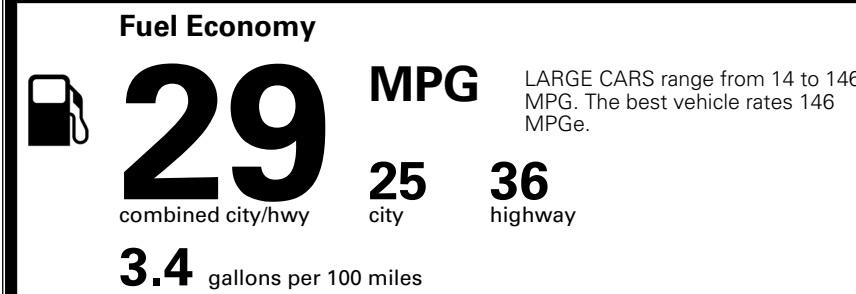

TOTAL MANUFACTURER'S SUGGESTED RETAIL PRICE ▶

\$ 30,430.00

TOTAL ADDITIONAL WEIGHT: 7.3

*Additional terms and conditions apply.
 **Kia Connect may be currently unavailable for some Model Year 2022 and newer vehicles sold or purchased in Massachusetts; please see owners.kia.com for more information.
 NOTE: When you purchase this vehicle, Kia America, Inc. collects personal information you provide to the dealership. For information on our collection and use of personal information and your rights, please see our Privacy Policy on www.kia.com.

EPA DOT Fuel Economy and Environment

Gasoline Vehicle

You save \$0
 in fuel costs over 5 years compared to the average new vehicle.

Annual fuel cost
\$1,700

Actual results will vary for many reasons, including driving conditions and how you drive and maintain your vehicle. The average new vehicle gets 29 MPG and costs \$8,500 to fuel over 5 years. Cost estimates are based on 15,000 miles per year at \$ 3.30 per gallon. MPGe is miles per gasoline gallon equivalent. Vehicle emissions are a significant cause of climate change and smog.