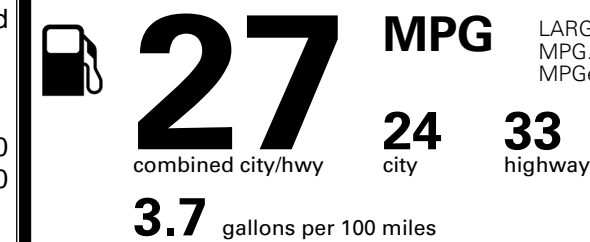

\$ 32,030.00

TOTAL ADDITIONAL WEIGHT: 7.3

EPA DOT Fuel Economy and Environment

Fuel Economy

Gasoline Vehicle

You spend **\$750** more in fuel costs over 5 years compared to the average new vehicle.

Annual fuel cost **\$1,850**