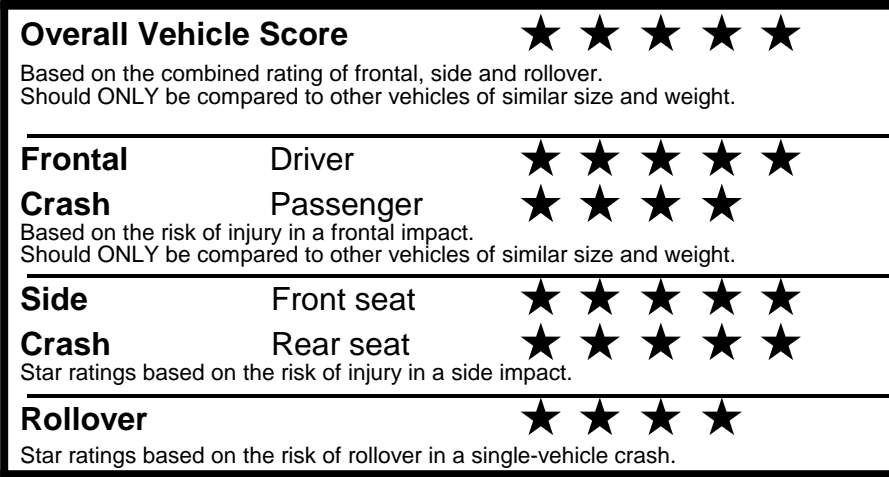

### GOVERNMENT 5-STAR SAFETY RATINGS

Star ratings range from 1 to 5 stars (★★★★★) with 5 being the highest.  
 Source: National Highway Traffic Safety Administration (NHTSA).  
[www.safercar.gov](http://www.safercar.gov) or 1-888-327-4236