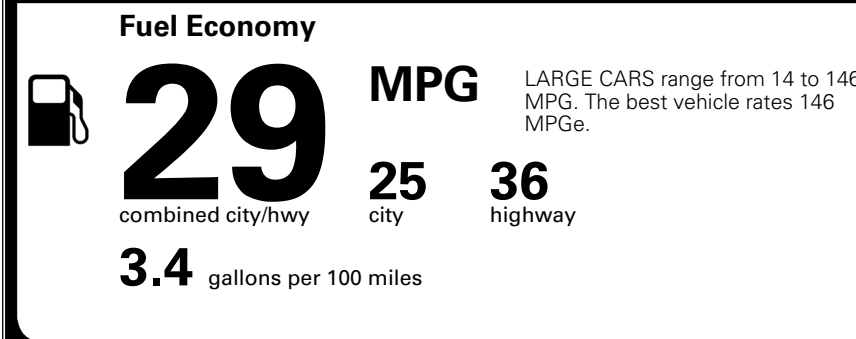

EPA DOT Fuel Economy and Environment

Gasoline Vehicle

You save $0
in fuel costs over 5 years compared to the average new vehicle.

Annual fuel cost $1,700