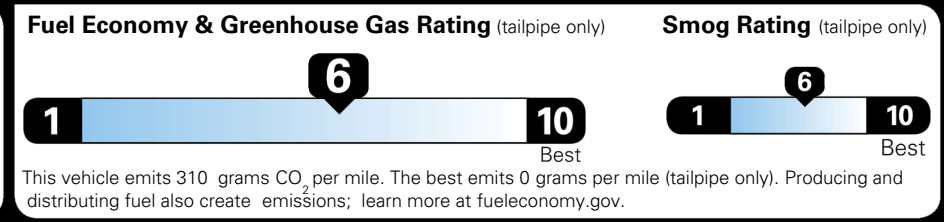

### EPA DOT Fuel Economy and Environment

Gasoline Vehicle

**You save \$0**  
 in fuel costs over 5 years compared to the average new vehicle.

**Annual fuel cost \$1,700**

Actual results will vary for many reasons, including driving conditions and how you drive and maintain your vehicle. The average new vehicle gets 29 MPG and costs \$8,500 to fuel over 5 years. Cost estimates are based on 15,000 miles per year at \$ 3.30 per gallon. MPGe is miles per gasoline gallon equivalent. Vehicle emissions are a significant cause of climate change and smog.