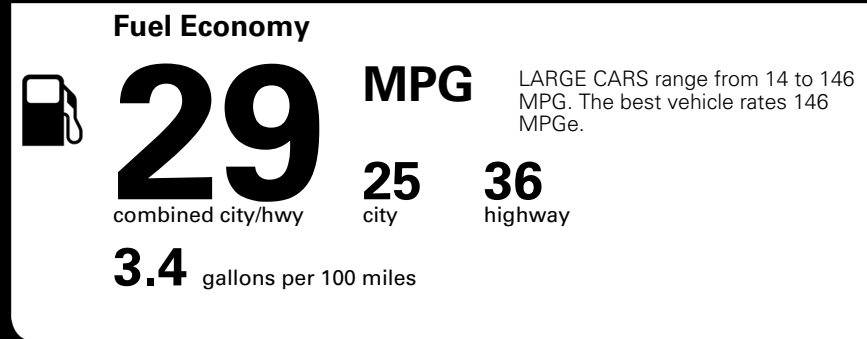

INLAND FREIGHT AND HANDLING

\$ 1,245.00

TOTAL MANUFACTURER'S SUGGESTED RETAIL PRICE ▶

\$ 32,430.00

*Additional terms and conditions apply.
 **Kia Connect may be currently unavailable for some Model Year 2022 and newer vehicles sold or purchased in Massachusetts; please see owners.kia.com for more information.
 NOTE: When you purchase this vehicle, Kia America, Inc. collects personal information you provide to the dealership. For information on our collection and use of personal information and your rights, please see our Privacy Policy on www.kia.com.

TOTAL ADDITIONAL WEIGHT: 7.3

EPA DOT Fuel Economy and Environment

Gasoline Vehicle

You save \$0
 in fuel costs over 5 years compared to the average new vehicle.

Annual fuel cost \$1,700

Actual results will vary for many reasons, including driving conditions and how you drive and maintain your vehicle. The average new vehicle gets 29 MPG and costs \$8,500 to fuel over 5 years. Cost estimates are based on 15,000 miles per year at \$ 3.30 per gallon. MPGe is miles per gasoline gallon equivalent. Vehicle emissions are a significant cause of climate change and smog.