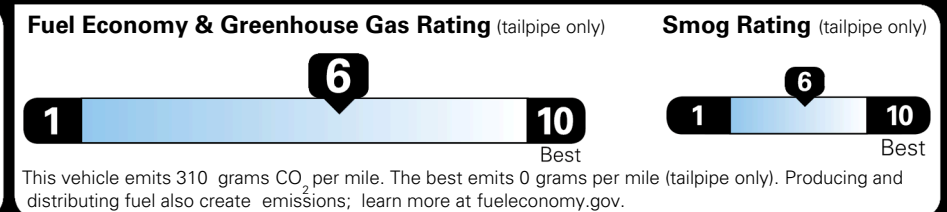

TOTAL ADDITIONAL WEIGHT: 7.3

EPA DOT Fuel Economy and Environment

Gasoline Vehicle

You save \$0
 in fuel costs over 5 years compared to the average new vehicle.

Annual fuel cost \$1,700

Actual results will vary for many reasons, including driving conditions and how you drive and maintain your vehicle. The average new vehicle gets 29 MPG and costs \$8,500 to fuel over 5 years. Cost estimates are based on 15,000 miles per year at \$ 3.30 per gallon. MPGe is miles per gasoline gallon equivalent. Vehicle emissions are a significant cause of climate change and smog.