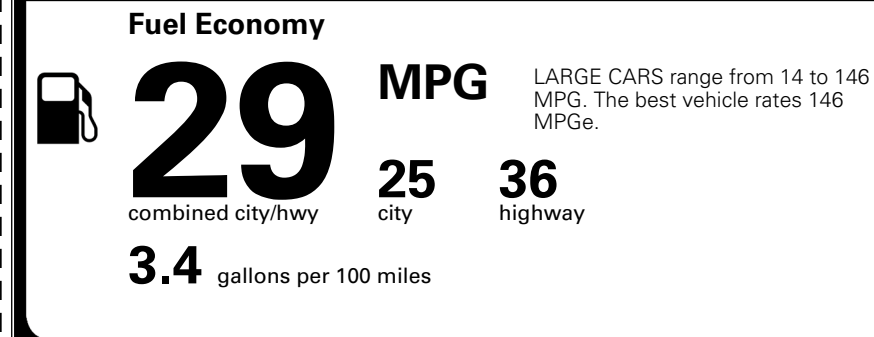

\$2,200.00

\$200.00

\$ 30,890.00

\$ 1,245.00

\$ 32,135.00

EPA DOT Fuel Economy and Environment

Gasoline Vehicle

You save \$0
 in fuel costs over 5 years compared to the average new vehicle.