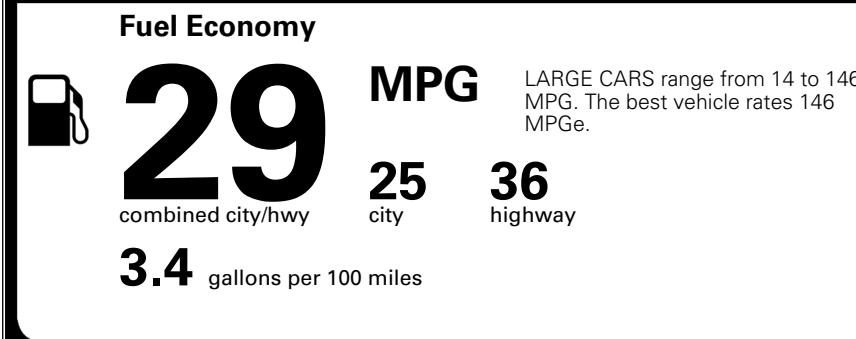

INLAND FREIGHT AND HANDLING

\$ 1,245.00

TOTAL MANUFACTURER'S SUGGESTED RETAIL PRICE ▶

\$ 30,475.00

TOTAL ADDITIONAL WEIGHT: 8.1

EPA DOT Fuel Economy and Environment

Gasoline Vehicle

You save \$0
 in fuel costs over 5 years compared to the average new vehicle.