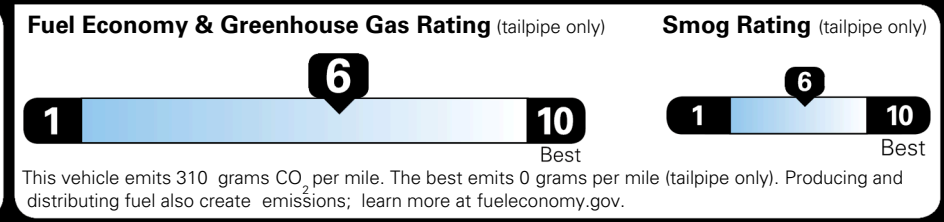

Actual results will vary for many reasons, including driving conditions and how you drive and maintain your vehicle. The average new vehicle gets 29 MPG and costs $8,500 to fuel over 5 years. Cost estimates are based on 15,000 miles per year at $ 3.30 per gallon. MPGe is miles per gasoline gallon equivalent. Vehicle emissions are a significant cause of climate change and smog.

fueleconomy.gov
Calculate personalized estimates and compare vehicles