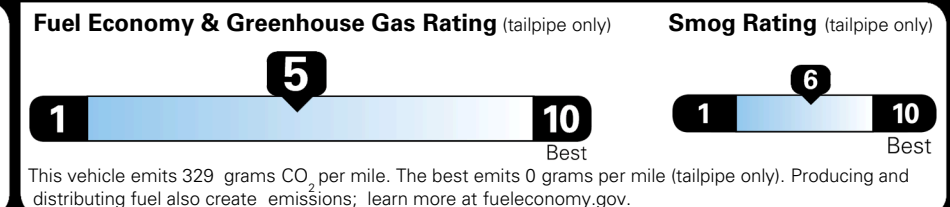

Actual results will vary for many reasons, including driving conditions and how you drive and maintain your vehicle. The average new vehicle gets 29 MPG and costs $8,500 to fuel over 5 years. Cost estimates are based on 15,000 miles per year at $ 3.30 per gallon. MPGe is miles per gasoline gallon equivalent. Vehicle emissions are a significant cause of climate change and smog.

fueleconomy.gov

Calculate personalized estimates and compare vehicles

GOVERNMENT 5-STAR SAFETY RATINGS

Overall Vehicle Score ★ ★ ★ ★ ★

Based on the combined rating of frontal, side and rollover.
Should ONLY be compared to other vehicles of similar size and weight.

Frontal Driver ★ ★ ★ ★ ★

Crash Passenger ★ ★ ★ ★ ★

Based on the risk of injury in a frontal impact.
Should ONLY be compared to other vehicles of similar size and weight.

Side Front seat ★ ★ ★ ★ ★

Crash Rear seat ★ ★ ★ ★ ★

Star ratings based on the risk of injury in a side impact.

Rollover ★ ★ ★ ★ ★

Star ratings based on the risk of rollover in a single-vehicle crash.

Star ratings range from 1 to 5 stars (★★★★★) with 5 being the highest.

Source: National Highway Traffic Safety Administration (NHTSA).

www.safercar.gov or 1-888-327-4236

Manufacturer's suggested retail price includes Manufacturer's recommended pre-delivery service. License and title fees, state and local taxes and other dealer installed options and accessories are not included in the manufacturer's suggested retail price.

PARTS CONTENT INFORMATION

FOR VEHICLES IN THIS CAR LINE U.S./CANADIAN
PARTS CONTENT: 0 %

MAJOR SOURCES OF FOREIGN PARTS:
KOREA: 90%

NOTE: PARTS CONTENT DOES NOT INCLUDE FINAL ASSEMBLY, DISTRIBUTION, OR OTHER NON-PARTS COSTS.

FOR THIS VEHICLE
FINAL ASSEMBLY POINT:
HWASUNG, KOREA

COUNTRY OF ORIGIN

ENGINE (MOTOR): KOREA

TRANSMISSION: KOREA

*Additional terms and conditions apply.

**Kia Connect may be currently unavailable for some Model Year 2022 and newer vehicles sold or purchased in Massachusetts; please see owners.kia.com for more information.

NOTE: When you purchase this vehicle, Kia America, Inc. collects personal information you provide to the dealership. For information on our collection and use of personal information and your rights, please see our Privacy Policy on www.kia.com.