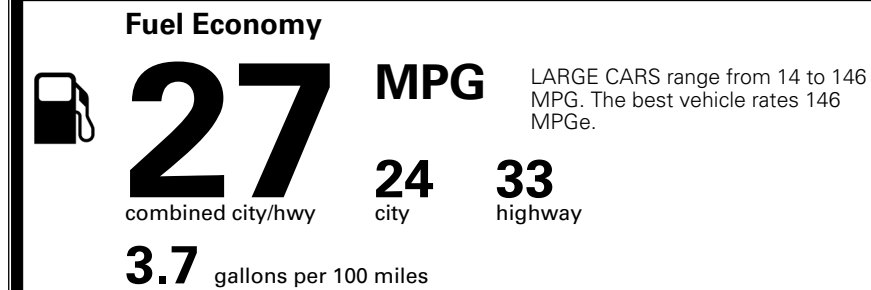

\$ 1,245.00

TOTAL MANUFACTURER'S SUGGESTED RETAIL PRICE ▶

\$ 35,165.00

TOTAL ADDITIONAL WEIGHT: 27.2

EPA DOT Fuel Economy and Environment

Gasoline Vehicle

You spend
\$750
 more in fuel costs
 over 5 years
 compared to the
 average new vehicle.