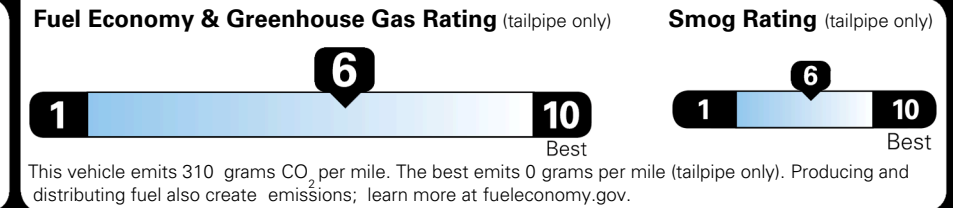

EPA DOT Fuel Economy and Environment

Gasoline Vehicle

You save \$0
 in fuel costs over 5 years compared to the average new vehicle.

Annual fuel cost
\$1,700

Actual results will vary for many reasons, including driving conditions and how you drive and maintain your vehicle. The average new vehicle gets 29 MPG and costs \$8,500 to fuel over 5 years. Cost estimates are based on 15,000 miles per year at \$ 3.30 per gallon. MPGe is miles per gasoline gallon equivalent. Vehicle emissions are a significant cause of climate change and smog.