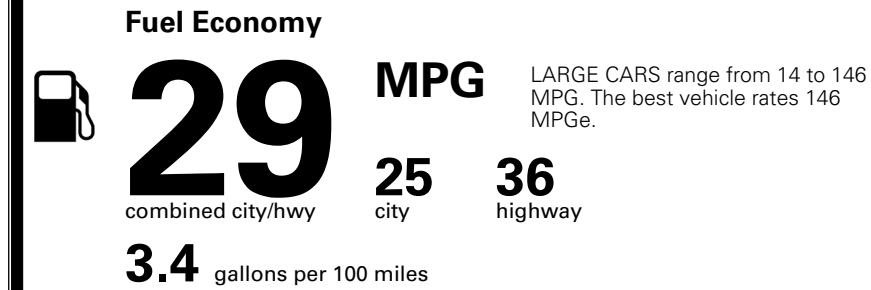

MANUFACTURER'S SUGGESTED RETAIL PRICE ▶

$ 28,490.00

COMPARE GT-LINE FWD FEATURES

Added to/in place of standard LXS FWD features
- 18" Gloss Black Finished Alloy Wheels
- LED Fog Lights
- Black O/S Mirrors w/ LED Turn Signals
- GT-Line Exterior Styling
- 12.3" Touchscreen Display w/Navigation
- SynTex Seating Material
- Leather-Wrapped Sport Steering Wheel
- Power Driver's Seat
- Heated Front Seats
- Wireless Phone Charger
- Highway Driving Assist

ADDITIONAL INSTALLED EQUIPMENT:
(In addition to or in place of standard features)
Wolf Gray Paint $495.00
GT-Line Red Interior Color Package $295.00
Carpeted Floor Mats $200.00

MSRP INCLUDING OPTIONS

$ 29,480.00

INLAND FREIGHT AND HANDLING

$ 1,245.00

TOTAL MANUFACTURER'S SUGGESTED RETAIL PRICE ▶

$ 30,725.00

TOTAL ADDITIONAL WEIGHT: 7.3

*Additional terms and conditions apply.

**Kia Connect may be currently unavailable for some Model Year 2022 and newer vehicles sold or purchased in Massachusetts; please see owners.kia.com for more information.

NOTE: When you purchase this vehicle, Kia America, Inc. collects personal information you provide to the dealership. For information on our collection and use of personal information and your rights, please see our Privacy Policy on www.kia.com.

EPA DOT Fuel Economy and Environment

Gasoline Vehicle

You save $0
in fuel costs over 5 years compared to the average new vehicle.

Annual fuel cost
$1,700