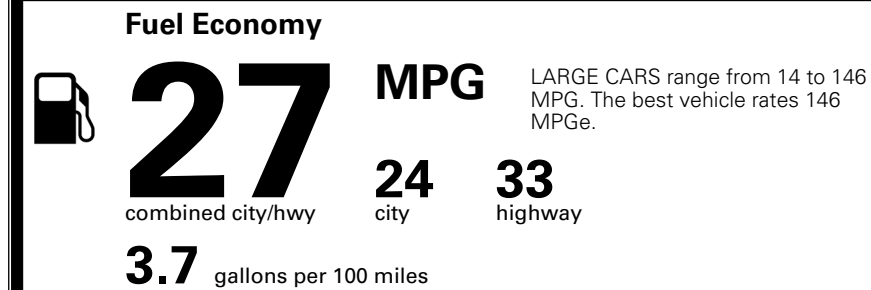

MANUFACTURER'S SUGGESTED RETAIL PRICE ▶

$ 30,090.00

COMPARE GT-LINE AWD FEATURES

Added to/in place of standard GT-Line FWD features
- All-Wheel Drive
- Heated Steering Wheel

Included
Included
Included

ADDITIONAL INSTALLED EQUIPMENT:

(In addition to or in place of standard features)

Wolf Gray Paint
GT-Line Red Interior Color Package
GT-Line Premium Package
- Panoramic Sunroof w/ Power Sunshade
- LED Interior Lighting
- Bose Premium Audio w/Active Sound Design
- 18" Black Finished Alloy Wheels, Unique Design
Cargo Mat
Carpeted Floor Mats
Cargo Net
Cargo Tray
Auto-Dimming Mirror w/ HomeLink™
Mud Guards

$495.00
$295.00
$2,200.00

$110.00
$200.00
$60.00
$130.00
$350.00
$140.00

MSRP INCLUDING OPTIONS

$ 34,070.00

INLAND FREIGHT AND HANDLING

$ 1,245.00

TOTAL MANUFACTURER'S SUGGESTED RETAIL PRICE ▶

$ 35,315.00

TOTAL ADDITIONAL WEIGHT: 28.6

*Additional terms and conditions apply.

**Kia Connect may be currently unavailable for some Model Year 2022 and newer vehicles sold or purchased in Massachusetts; please see owners.kia.com for more information.

NOTE: When you purchase this vehicle, Kia America, Inc. collects personal information you provide to the dealership. For information on our collection and use of personal information and your rights, please see our Privacy Policy on www.kia.com.

EPA DOT Fuel Economy and Environment

Gasoline Vehicle

You spend
$750
more in fuel costs
over 5 years
compared to the
average new vehicle.

Annual fuel cost
$1,850