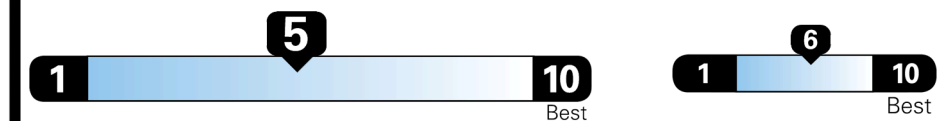

EPA DOT Fuel Economy and Environment

Gasoline Vehicle

You spend
\$750
 more in fuel costs
 over 5 years
 compared to the
 average new vehicle.

Annual fuel cost
\$1,850

Fuel Economy & Greenhouse Gas Rating (tailpipe only) Smog Rating (tailpipe only)