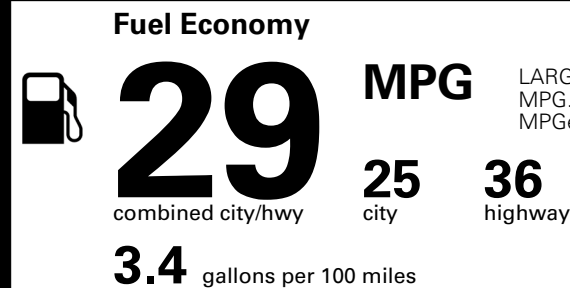

\$495.00
 \$295.00
 \$2,200.00

 \$200.00

MSRP INCLUDING OPTIONS

\$ 31,680.00

INLAND FREIGHT AND HANDLING

\$ 1,245.00

TOTAL MANUFACTURER'S SUGGESTED RETAIL PRICE ▶

\$ 32,925.00

EPA DOT Fuel Economy and Environment

Gasoline Vehicle

LARGE CARS range from 14 to 146 MPG. The best vehicle rates 146 MPGe.

You save \$0
 in fuel costs over 5 years compared to the average new vehicle.

Annual fuel cost \$1,700