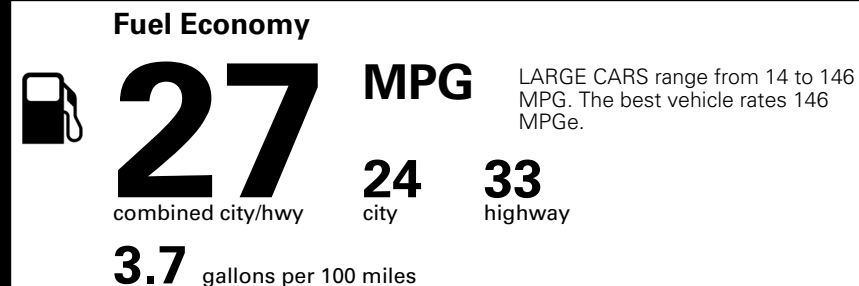

TOTAL MANUFACTURER'S SUGGESTED RETAIL PRICE ▶

\$ 34,525.00

TOTAL ADDITIONAL WEIGHT: 7.3

*Additional terms and conditions apply.
 **Kia Connect may be currently unavailable for some Model Year 2022 and newer vehicles sold or purchased in Massachusetts; please see owners.kia.com for more information.
 NOTE: When you purchase this vehicle, Kia America, Inc. collects personal information you provide to the dealership. For information on our collection and use of personal information and your rights, please see our Privacy Policy on www.kia.com.

EPA DOT Fuel Economy and Environment

Gasoline Vehicle

You spend \$750 more in fuel costs over 5 years
 compared to the average new vehicle.

Annual fuel cost \$1,850

Actual results will vary for many reasons, including driving conditions and how you drive and maintain your vehicle. The average new vehicle gets 29 MPG and costs \$8,500 to fuel over 5 years. Cost estimates are based on 15,000 miles per year at \$ 3.30 per gallon. MPGe is miles per gasoline gallon equivalent. Vehicle emissions are a significant cause of climate change and smog.