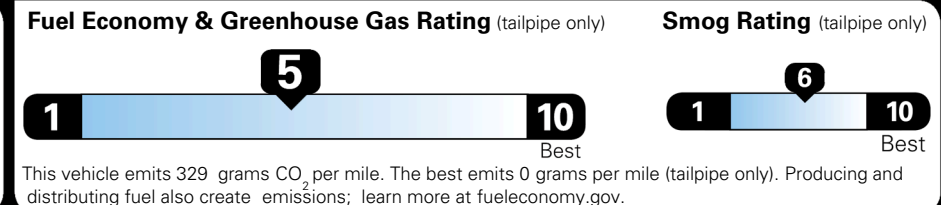

EPA DOT Fuel Economy and Environment

Gasoline Vehicle

You spend \$750 more in fuel costs over 5 years
 compared to the average new vehicle.

Annual fuel cost \$1,850

Actual results will vary for many reasons, including driving conditions and how you drive and maintain your vehicle. The average new vehicle gets 29 MPG and costs \$8,500 to fuel over 5 years. Cost estimates are based on 15,000 miles per year at \$ 3.30 per gallon. MPGe is miles per gasoline gallon equivalent. Vehicle emissions are a significant cause of climate change and smog.