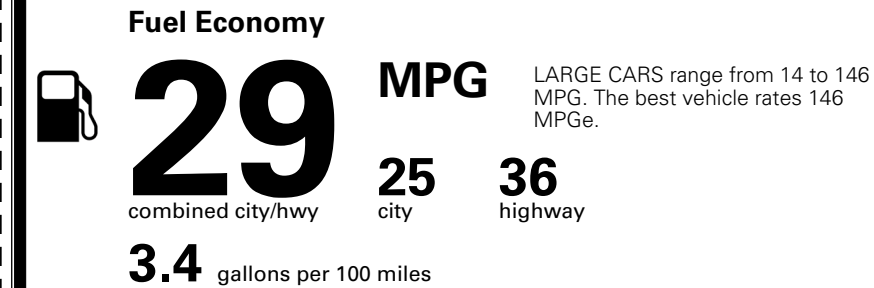

\$695.00
 \$295.00
 \$2,200.00

\$200.00

\$ 31,880.00

\$ 1,245.00

\$ 33,125.00

EPA DOT Fuel Economy and Environment

Gasoline Vehicle

You save \$0
 in fuel costs over 5 years compared to the average new vehicle.