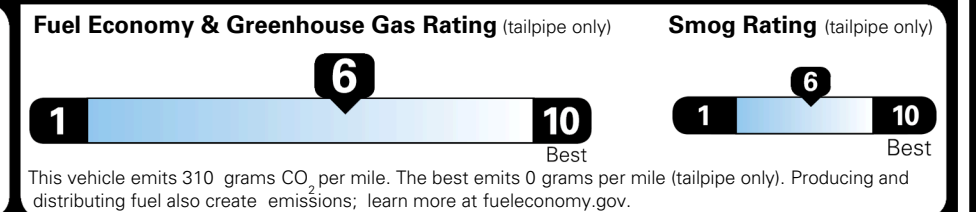

Actual results will vary for many reasons, including driving conditions and how you drive and maintain your vehicle. The average new vehicle gets 29 MPG and costs $8,500 to fuel over 5 years. Cost estimates are based on 15,000 miles per year at $ 3.30 per gallon. MPGe is miles per gasoline gallon equivalent. Vehicle emissions are a significant cause of climate change and smog.

fueleconomy.gov
Calculate personalized estimates and compare vehicles

Smartphone QR Code