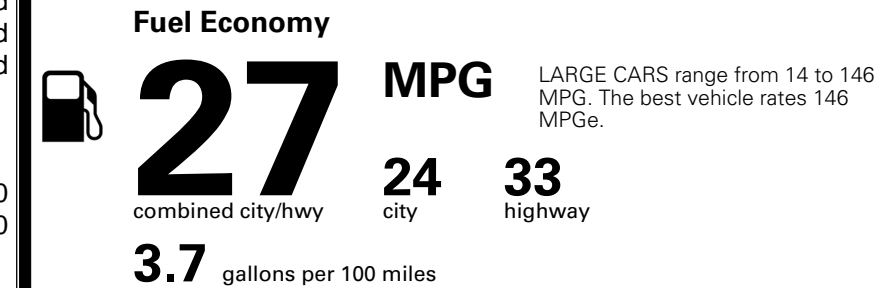

TOTAL MANUFACTURER'S SUGGESTED RETAIL PRICE ▶

\$ 34,230.00

TOTAL ADDITIONAL WEIGHT: 7.3

EPA DOT Fuel Economy and Environment

Gasoline Vehicle

You spend \$750 more in fuel costs over 5 years compared to the average new vehicle.