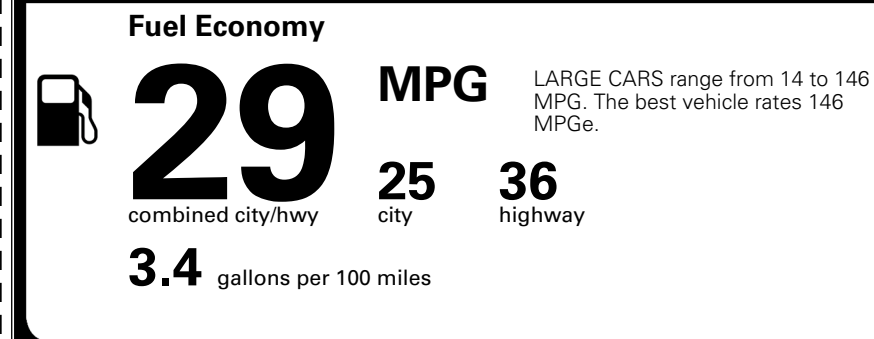

\$295.00
 \$2,200.00

\$200.00

\$ 31,185.00

\$ 1,245.00

\$ 32,430.00

EPA DOT Fuel Economy and Environment

Gasoline Vehicle

You save \$0
 in fuel costs over 5 years compared to the average new vehicle.