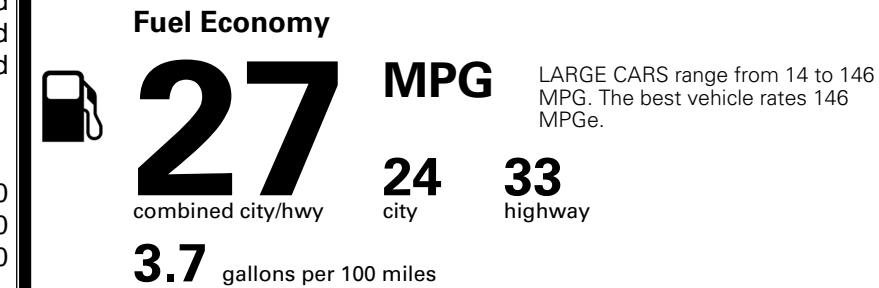

\$ 30,090.00

Included
 Included
 Included

\$695.00
 \$295.00
 \$2,200.00

\$200.00

MSRP INCLUDING OPTIONS

\$ 33,480.00

INLAND FREIGHT AND HANDLING

\$ 1,245.00

TOTAL MANUFACTURER'S SUGGESTED RETAIL PRICE ▶

\$ 34,725.00

TOTAL ADDITIONAL WEIGHT: 7.3

EPA DOT Fuel Economy and Environment

Annual fuel cost
\$1,850

Fuel Economy & Greenhouse Gas Rating (tailpipe only) Smog Rating (tailpipe only)