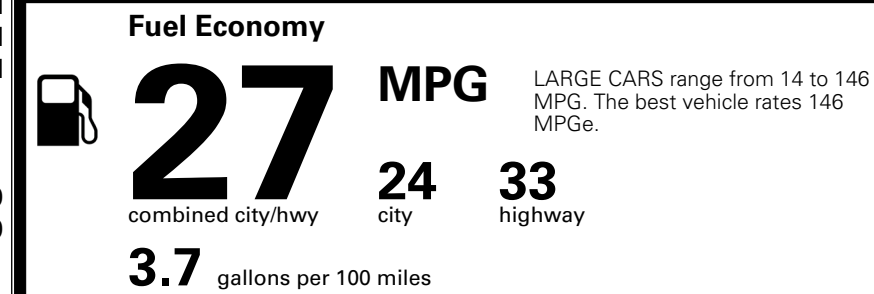

TOTAL MANUFACTURER'S SUGGESTED RETAIL PRICE ▶

\$ 35,030.00

TOTAL ADDITIONAL WEIGHT: 33.9

EPA DOT Fuel Economy and Environment

Gasoline Vehicle

You spend
\$750
 more in fuel costs
 over 5 years
 compared to the
 average new vehicle.