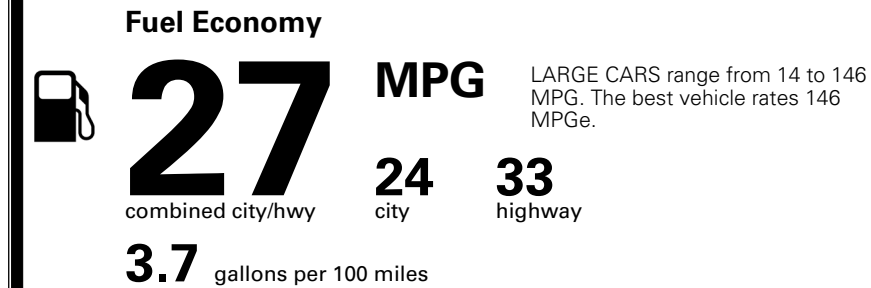

WARRANTY

10 Year/100,000 Mile Limited Powertrain Warranty
5 Year/60,000 Mile Limited Basic Warranty
5 Year/60,000 Mile Roadside Assistance

MANUFACTURER'S SUGGESTED RETAIL PRICE ▶

$ 30,090.00

COMPARE GT-LINE AWD FEATURES

Added to/in place of standard GT-Line FWD features
- All-Wheel Drive
- Heated Steering Wheel

Included
Included
Included

ADDITIONAL INSTALLED EQUIPMENT: (In addition to or in place of standard features)

Steel Matte Gray Paint
GT-Line Red Interior Color Package
GT-Line Premium Package
- Panoramic Sunroof w/ Power Sunshade
- LED Interior Lighting
- Bose Premium Audio w/Active Sound Design
- 18" Black Finished Alloy Wheels, Unique Design
Carpeted Floor Mats

$695.00
$295.00
$2,200.00

$200.00

MSRP INCLUDING OPTIONS

$ 33,480.00

INLAND FREIGHT AND HANDLING

$ 1,245.00

TOTAL MANUFACTURER'S SUGGESTED RETAIL PRICE ▶

$ 34,725.00

TOTAL ADDITIONAL WEIGHT: 7.3

*Additional terms and conditions apply.

**Kia Connect may be currently unavailable for some Model Year 2022 and newer vehicles sold or purchased in Massachusetts; please see owners.kia.com for more information.

NOTE: When you purchase this vehicle, Kia America, Inc. collects personal information you provide to the dealership. For information on our collection and use of personal information and your rights, please see our Privacy Policy on www.kia.com.

EPA DOT Fuel Economy and Environment

Gasoline Vehicle

You spend
$750
more in fuel costs
over 5 years
compared to the
average new vehicle.

Annual fuel cost
$1,850