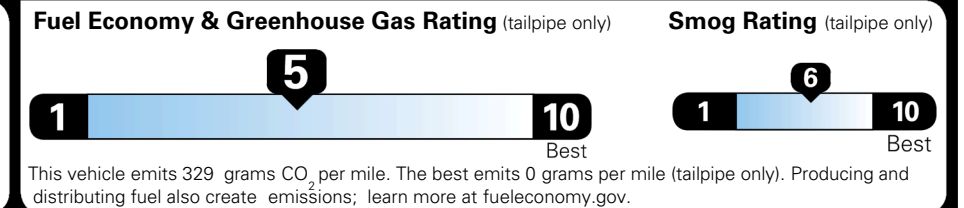

### EPA DOT Fuel Economy and Environment

Gasoline Vehicle

You spend  
**\$750**  
 more in fuel costs  
 over 5 years  
 compared to the  
 average new vehicle.

Annual fuel cost  
**\$1,850**

Actual results will vary for many reasons, including driving conditions and how you drive and maintain your vehicle. The average new vehicle gets 29 MPG and costs \$8,500 to fuel over 5 years. Cost estimates are based on 15,000 miles per year at \$ 3.30 per gallon. MPGe is miles per gasoline gallon equivalent. Vehicle emissions are a significant cause of climate change and smog.