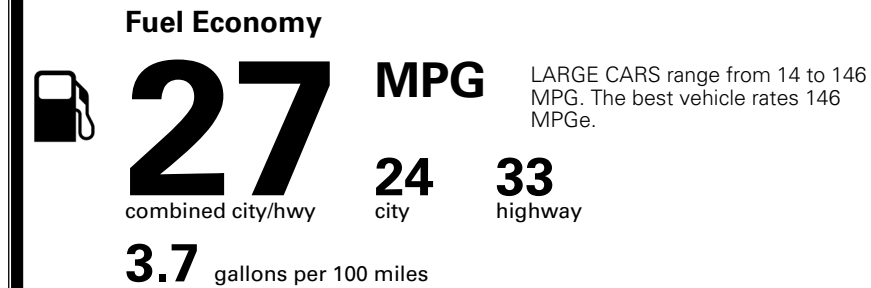

MANUFACTURER'S SUGGESTED RETAIL PRICE ▶

$ 30,090.00

COMPARE GT-LINE AWD FEATURES

Added to/in place of standard GT-Line FWD features
- All-Wheel Drive
- Heated Steering Wheel

Included
Included
Included

ADDITIONAL INSTALLED EQUIPMENT:

(In addition to or in place of standard features)

Steel Matte Gray Paint
GT-Line Red Interior Color Package
GT-Line Premium Package
- Panoramic Sunroof w/ Power Sunshade
- LED Interior Lighting
- Bose Premium Audio w/Active Sound Design
- 18" Black Finished Alloy Wheels, Unique Design

$695.00
$295.00
$2,200.00

Cargo Mat
Carpeted Floor Mats
Cargo Net
Cargo Tray

$110.00
$200.00
$60.00
$130.00

MSRP INCLUDING OPTIONS

$ 33,780.00

INLAND FREIGHT AND HANDLING

$ 1,245.00

TOTAL MANUFACTURER'S SUGGESTED RETAIL PRICE ▶

$ 35,025.00

TOTAL ADDITIONAL WEIGHT: 25.6

*Additional terms and conditions apply.

**Kia Connect may be currently unavailable for some Model Year 2022 and newer vehicles sold or purchased in Massachusetts; please see owners.kia.com for more information.

NOTE: When you purchase this vehicle, Kia America, Inc. collects personal information you provide to the dealership. For information on our collection and use of personal information and your rights, please see our Privacy Policy on www.kia.com.

EPA DOT Fuel Economy and Environment

Gasoline Vehicle

You spend
$750
more in fuel costs
over 5 years
compared to the
average new vehicle.

Annual fuel cost
$1,850