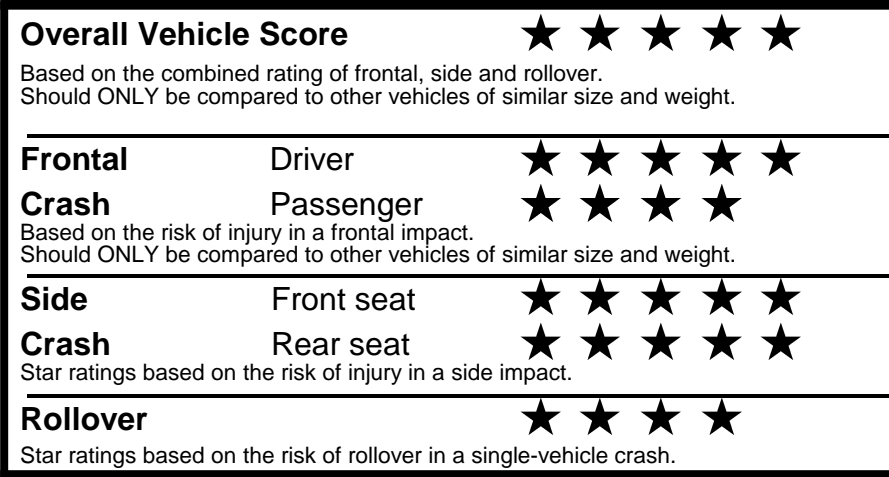

GOVERNMENT 5-STAR SAFETY RATINGS

PARTS CONTENT INFORMATION

FOR VEHICLES IN THIS CAR LINE U.S./CANADIAN PARTS CONTENT: 0 %

MAJOR SOURCES OF FOREIGN PARTS: KOREA: 90%

NOTE: PARTS CONTENT DOES NOT INCLUDE FINAL ASSEMBLY, DISTRIBUTION, OR OTHER NON-PARTS COSTS.

FOR THIS VEHICLE FINAL ASSEMBLY POINT: HWASUNG, KOREA

COUNTRY OF ORIGIN ENGINE (MOTOR): KOREA

TRANSMISSION: KOREA

Star ratings range from 1 to 5 stars (★★★★★) with 5 being the highest.
Source: National Highway Traffic Safety Administration (NHTSA).
www.safercar.gov or 1-888-327-4236

Manufacturer's suggested retail price includes Manufacturer's recommended pre-delivery service. License and title fees, state and local taxes and other dealer installed options and accessories are not included in the manufacturer's suggested retail price.