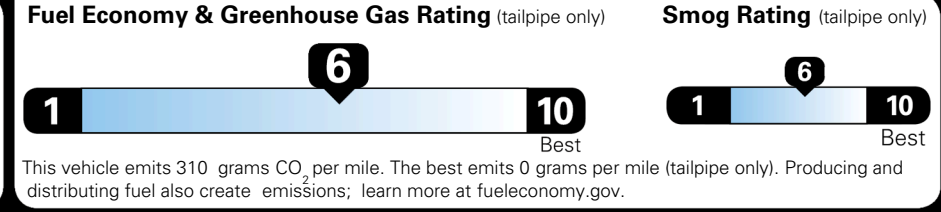

EPA DOT Fuel Economy and Environment

Gasoline Vehicle

You save \$0
 in fuel costs over 5 years compared to the average new vehicle.

Annual fuel cost \$1,700

Actual results will vary for many reasons, including driving conditions and how you drive and maintain your vehicle. The average new vehicle gets 29 MPG and costs \$8,500 to fuel over 5 years. Cost estimates are based on 15,000 miles per year at \$ 3.30 per gallon. MPGe is miles per gasoline gallon equivalent. Vehicle emissions are a significant cause of climate change and smog.