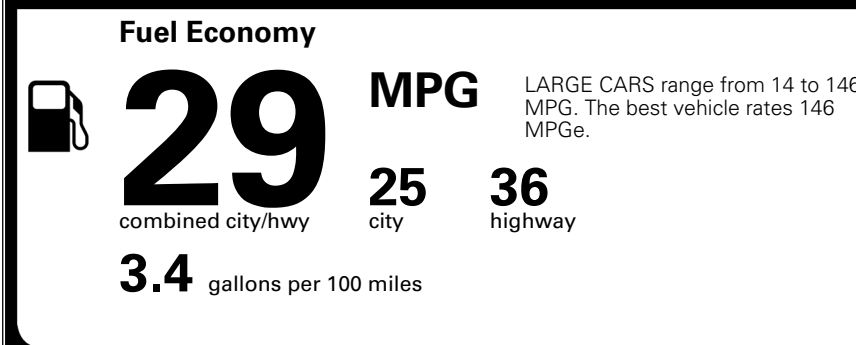

EPA DOT Fuel Economy and Environment

Gasoline Vehicle

You save \$0
 in fuel costs over 5 years compared to the average new vehicle.

Annual fuel cost \$1,700

Actual results will vary for many reasons, including driving conditions and how you drive and maintain your vehicle. The average new vehicle gets 29 MPG and costs \$8,500 to fuel over 5 years. Cost estimates are based on 15,000 miles per year at \$ 3.30 per gallon. MPGe is miles per gasoline gallon equivalent. Vehicle emissions are a significant cause of climate change and smog.