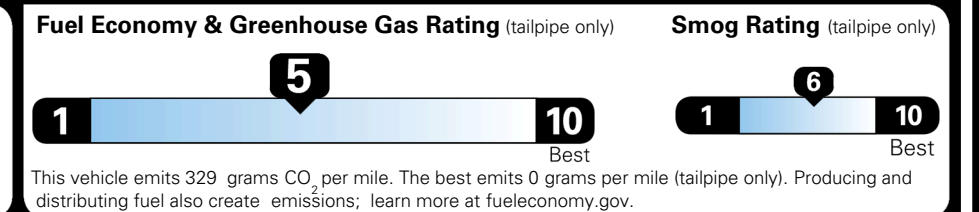

Gasoline Vehicle

You spend $750 more in fuel costs over 5 years compared to the average new vehicle.

Annual fuel cost $1,850