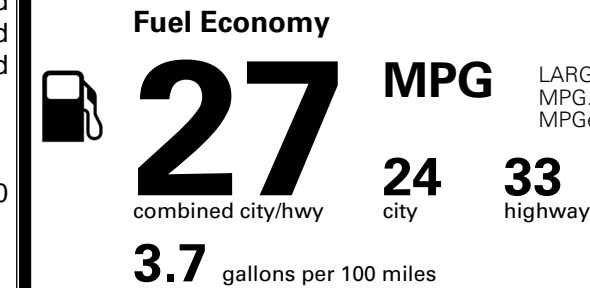

\$ 30,090.00

Included
 Included
 Included

\$2,200.00

\$200.00

MSRP INCLUDING OPTIONS

\$ 32,490.00

INLAND FREIGHT AND HANDLING

\$ 1,245.00

TOTAL MANUFACTURER'S SUGGESTED RETAIL PRICE ▶

\$ 33,735.00

TOTAL ADDITIONAL WEIGHT: 7.3

EPA DOT Fuel Economy and Environment

Gasoline Vehicle

You spend \$750 more in fuel costs over 5 years compared to the average new vehicle.