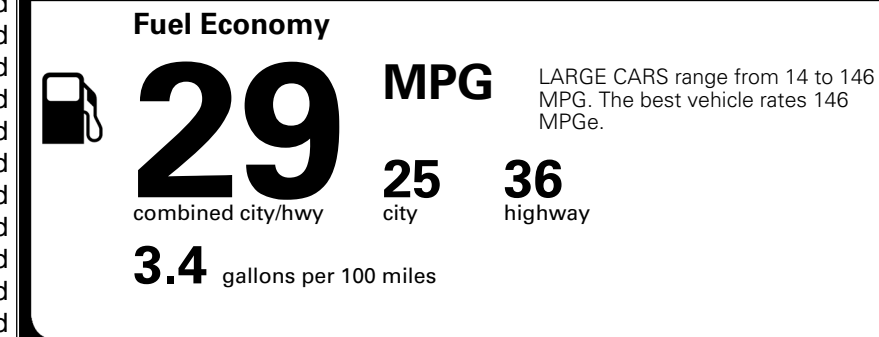

INLAND FREIGHT AND HANDLING

\$ 1,245.00

TOTAL MANUFACTURER'S SUGGESTED RETAIL PRICE ▶

\$ 32,430.00

TOTAL ADDITIONAL WEIGHT: 7.3

EPA DOT Fuel Economy and Environment

Gasoline Vehicle

You save \$0
 in fuel costs over 5 years compared to the average new vehicle.