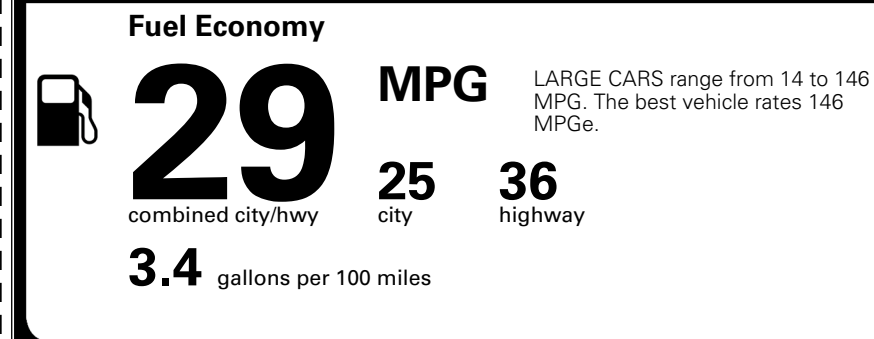

\$695.00
 \$2,200.00

\$200.00

\$ 31,585.00

\$ 1,245.00

\$ 32,830.00

EPA DOT Fuel Economy and Environment

Gasoline Vehicle

You save \$0
 in fuel costs over 5 years compared to the average new vehicle.