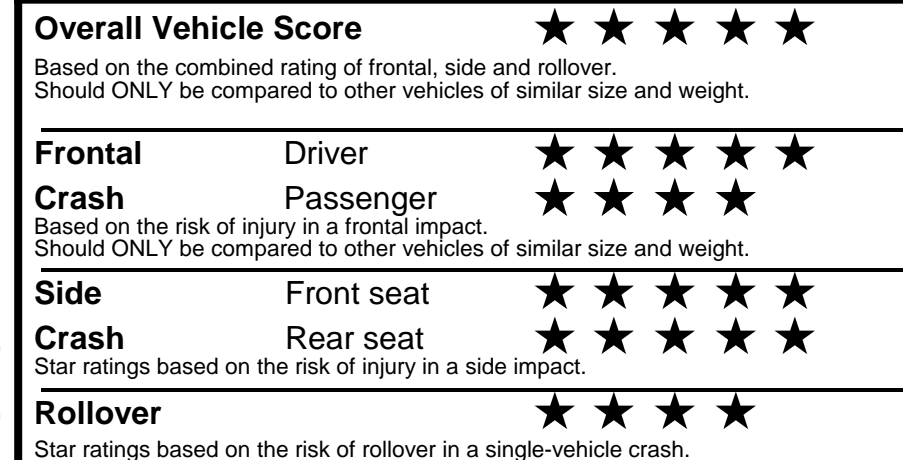

### GOVERNMENT 5-STAR SAFETY RATINGS

Star ratings range from 1 to 5 stars (★★★★★) with 5 being the highest.  
 Source: National Highway Traffic Safety Administration (NHTSA).  
[www.safercar.gov](http://www.safercar.gov) or 1-888-327-4236