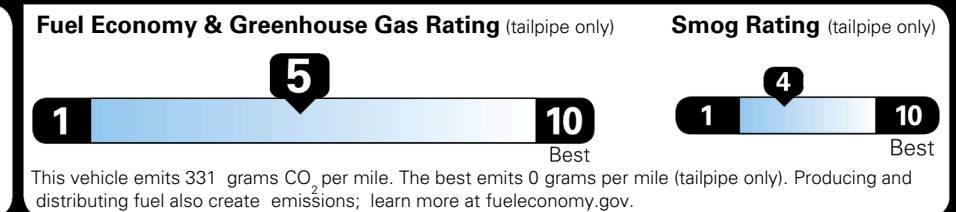

### EPA DOT Fuel Economy and Environment

Gasoline Vehicle

**You spend \$750 more in fuel costs over 5 years** compared to the average new vehicle.

Annual fuel cost **\$1,850**

Actual results will vary for many reasons, including driving conditions and how you drive and maintain your vehicle. The average new vehicle gets 29 MPG and costs \$8,500 to fuel over 5 years. Cost estimates are based on 15,000 miles per year at \$ 3.30 per gallon. MPGe is miles per gasoline gallon equivalent. Vehicle emissions are a significant cause of climate change and smog.