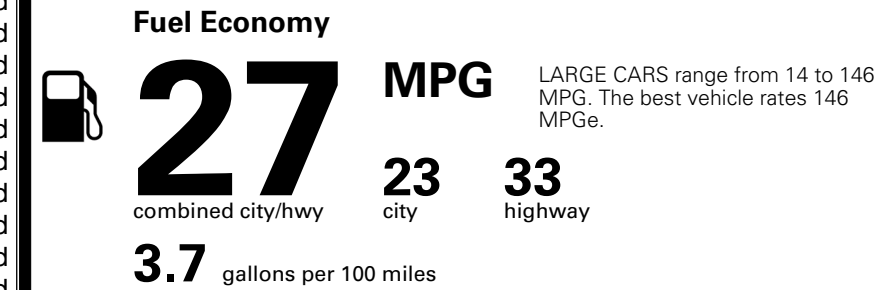

EPA DOT Fuel Economy and Environment

Gasoline Vehicle

You spend $750 more in fuel costs over 5 years compared to the average new vehicle.

Annual fuel cost **$1,850**