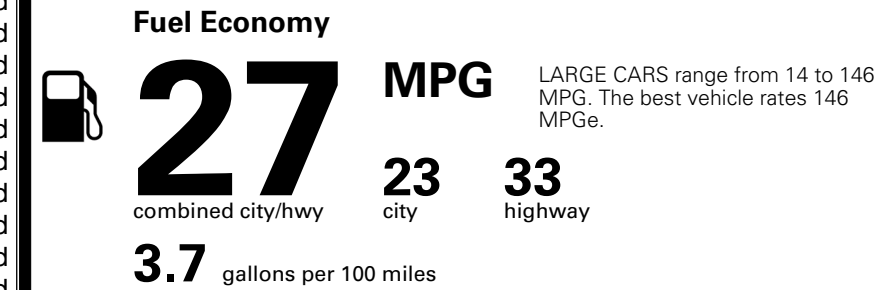

EPA DOT Fuel Economy and Environment

Gasoline Vehicle

You spend **$750** more in fuel costs over 5 years compared to the average new vehicle.

Annual fuel cost **$1,850**