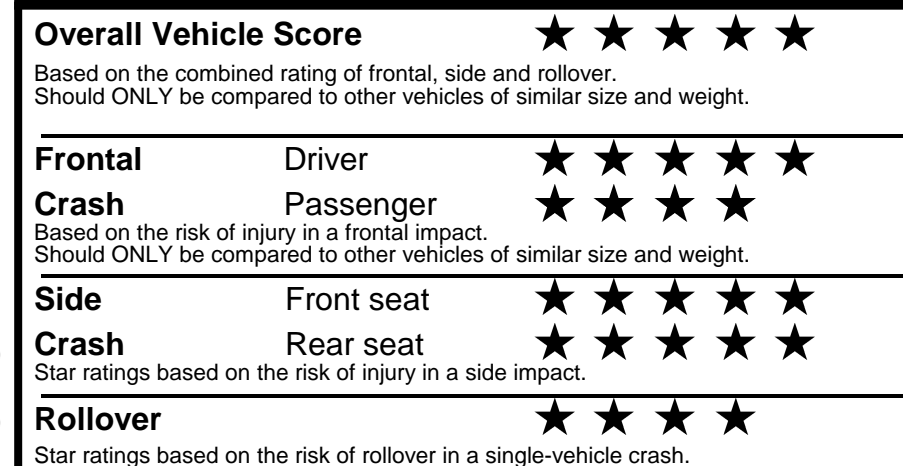

GOVERNMENT 5-STAR SAFETY RATINGS

PARTS CONTENT INFORMATION

FOR VEHICLES IN THIS CAR LINE U.S./CANADIAN PARTS CONTENT: 0 %

MAJOR SOURCES OF FOREIGN PARTS: KOREA: 90%

Star ratings range from 1 to 5 stars (★★★★★) with 5 being the highest. Source: National Highway Traffic Safety Administration (NHTSA). www.safercar.gov or 1-888-327-4236

NOTE: PARTS CONTENT DOES NOT INCLUDE FINAL ASSEMBLY, DISTRIBUTION, OR OTHER NON-PARTS COSTS.

FOR THIS VEHICLE FINAL ASSEMBLY POINT: HWASUNG, KOREA

Manufacturer's suggested retail price includes Manufacturer's recommended pre-delivery service. License and title fees, state and local taxes and other dealer installed options and accessories are not included in the manufacturer's suggested retail price.

COUNTRY OF ORIGIN ENGINE (MOTOR): KOREA
TRANSMISSION: KOREA