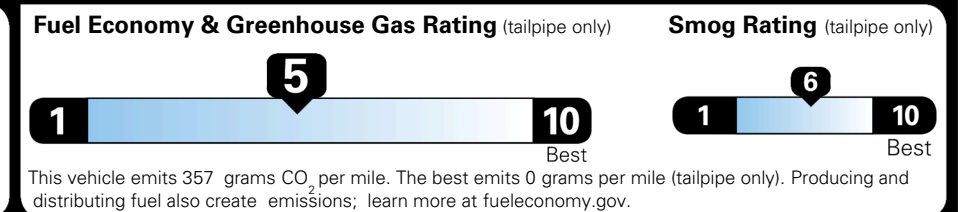

TOTAL ADDITIONAL WEIGHT: 13.9

EPA DOT Fuel Economy and Environment

Gasoline Vehicle

Fuel Economy

25 MPG
 combined city/hwy

23 MPG
 city

28 MPG
 highway

4.0 gallons per 100 miles

SMALL SUVs range from 14 to 138 MPG. The best vehicle rates 146 MPGe.

You spend \$1,500 more in fuel costs over 5 years
 compared to the average new vehicle.

Annual fuel cost \$2,000

Actual results will vary for many reasons, including driving conditions and how you drive and maintain your vehicle. The average new vehicle gets 29 MPG and costs \$8,500 to fuel over 5 years. Cost estimates are based on 15,000 miles per year at \$ 3.30 per gallon. MPGe is miles per gasoline gallon equivalent. Vehicle emissions are a significant cause of climate change and smog.