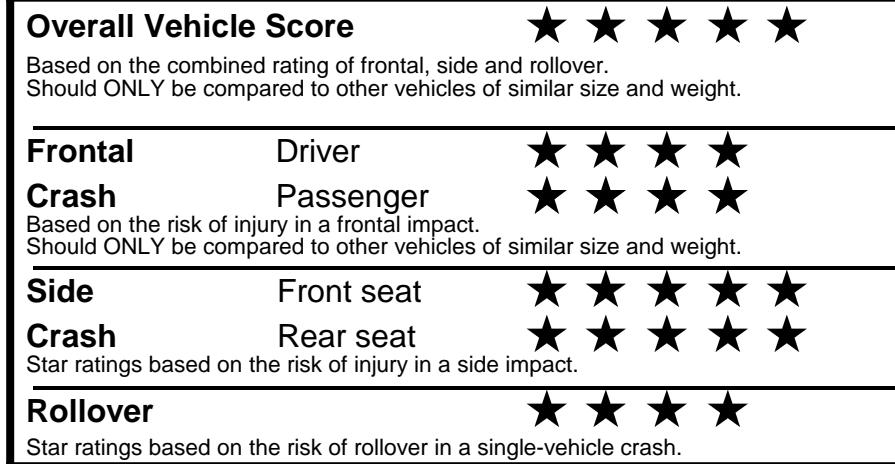

fueleconomy.gov

Calculate personalized estimates and compare vehicles

GOVERNMENT 5-STAR SAFETY RATINGS

Star ratings range from 1 to 5 stars (★★★★★) with 5 being the highest. Source: National Highway Traffic Safety Administration (NHTSA). www.safercar.gov or 1-888-327-4236