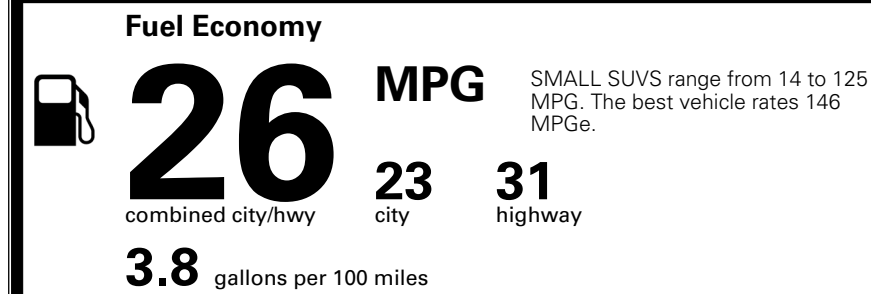

EXTERIOR

17" Alloy Wheels
LED Projector Headlights w/ Auto-On/Off
LED Positioning Lights
Power Adj. Heated Outside Mirrors w/LED Turn Signals
Compact Spare Tire

WARRANTY

10 Year/100,000 Mile Limited Powertrain Warranty
5 Year/60,000 Mile Limited Basic Warranty
5 Year/60,000 Mile Roadside Assistance

MANUFACTURER'S SUGGESTED RETAIL PRICE ▶

$ 35,290.00

COMPARE S FWD FEATURES

Added to/in place of standard LX FWD features

- 18" Alloy Wheels
- Roof Rails
- Parking Distance Warning-Forward/Reverse
- SynTex Seating Material
- Power Adj. Driver's Seat w/ Power Lumbar
- Wireless Phone Charger
- Heated Front Seats
- Dual-Zone Automatic Climate Control

Included
Included
Included
Included
Included
Included
Included
Included

ADDITIONAL INSTALLED EQUIPMENT:

(In addition to or in place of standard features)
Wolf Gray Paint
Panoramic Sunroof Package
- Panoramic Sunroof w/ Power Sunshade
- LED Interior Lighting
Carpeted Floor Mats

$495.00
$1,300.00
$235.00

MSRP INCLUDING OPTIONS

$ 37,320.00

INLAND FREIGHT AND HANDLING

$ 1,495.00

TOTAL MANUFACTURER'S SUGGESTED RETAIL PRICE ▶

$ 38,815.00

TOTAL ADDITIONAL WEIGHT: 6.6

EPA DOT Fuel Economy and Environment

Gasoline Vehicle

You spend $1,000 more in fuel costs over 5 years compared to the average new vehicle.

Annual fuel cost $1,900