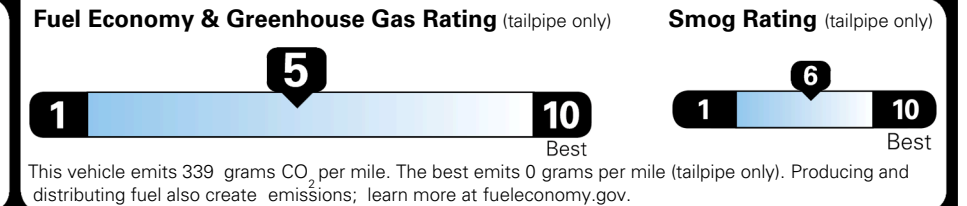

\$495.00
 \$1,300.00
 \$235.00

MSRP INCLUDING OPTIONS

\$ 37,320.00

INLAND FREIGHT AND HANDLING

\$ 1,495.00

TOTAL MANUFACTURER'S SUGGESTED RETAIL PRICE ▶

\$ 38,815.00

TOTAL ADDITIONAL WEIGHT: 6.6

EPA DOT Fuel Economy and Environment

Gasoline Vehicle

You spend \$1,000 more in fuel costs over 5 years compared to the average new vehicle.

Annual fuel cost \$1,900

Actual results will vary for many reasons, including driving conditions and how you drive and maintain your vehicle. The average new vehicle gets 29 MPG and costs \$8,500 to fuel over 5 years. Cost estimates are based on 15,000 miles per year at \$ 3.30 per gallon. MPGe is miles per gasoline gallon equivalent. Vehicle emissions are a significant cause of climate change and smog.