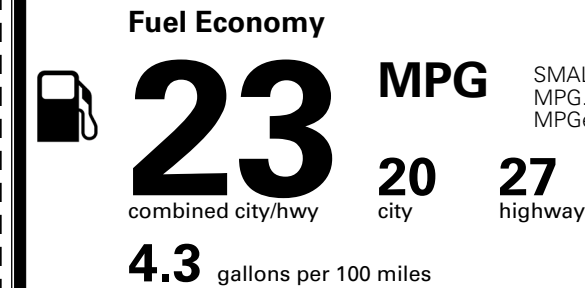

EPA DOT Fuel Economy and Environment

Gasoline Vehicle

SMALL SUVs range from 14 to 138 MPG. The best vehicle rates 146 MPGe.

You spend
$2,250
more in fuel costs
over 5 years
compared to the
average new vehicle.

Annual fuel cost
$2,150

Fuel Economy & Greenhouse Gas Rating (tailpipe only)