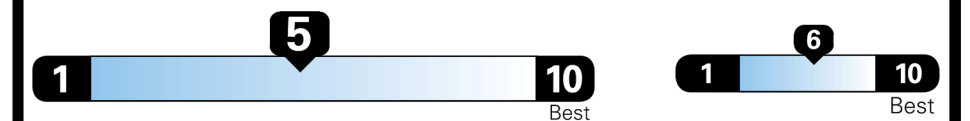

EPA DOT Fuel Economy and Environment

Gasoline Vehicle

Fuel Economy

23 MPG
combined city/hwy

20 MPG
city

29 MPG
highway

4.3 gallons per 100 miles

SMALL SUVs range from 14 to 125 MPG. The best vehicle rates 146 MPGe.

You spend $2,250 more in fuel costs over 5 years compared to the average new vehicle.

Annual fuel cost $2,150

Fuel Economy & Greenhouse Gas Rating (tailpipe only) **Smog Rating** (tailpipe only)

This vehicle emits 382 grams CO₂ per mile. The best emits 0 grams per mile (tailpipe only). Producing and distributing fuel also create emissions; learn more at fueleconomy.gov.

Actual results will vary for many reasons, including driving conditions and how you drive and maintain your vehicle. The average new vehicle gets 29 MPG and costs $8,500 to fuel over 5 years. Cost estimates are based on 15,000 miles per year at $ 3.30 per gallon. MPGe is miles per gasoline gallon equivalent. Vehicle emissions are a significant cause of climate change and smog.

fueleconomy.gov

Calculate personalized estimates and compare vehicles