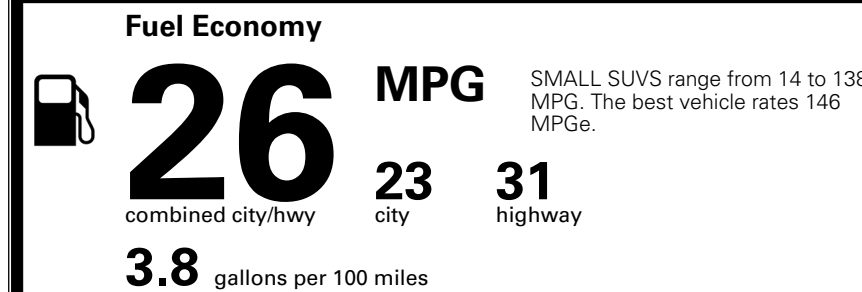

MANUFACTURER'S SUGGESTED RETAIL PRICE ▶ $ 32,390.00

ADDITIONAL INSTALLED EQUIPMENT:
(In addition to or in place of standard features)
Carpeted Floor Mats $235.00

MSRP INCLUDING OPTIONS $ 32,625.00

INLAND FREIGHT AND HANDLING $ 1,495.00

TOTAL MANUFACTURER'S SUGGESTED RETAIL PRICE ▶ $ 34,120.00

TOTAL ADDITIONAL WEIGHT: 6.6

*Additional terms and conditions apply.
**Kia Connect may be currently unavailable for some Model Year 2022 and newer vehicles sold or purchased in Massachusetts; please see owners.kia.com for more information.
NOTE: When you purchase this vehicle, Kia America, Inc. collects personal information you provide to the dealership. For information on our collection and use of personal information and your rights, please see our Privacy Policy on www.kia.com.

EPA DOT Fuel Economy and Environment

Gasoline Vehicle

You spend $1,000 more in fuel costs over 5 years compared to the average new vehicle.

Annual fuel cost $1,900