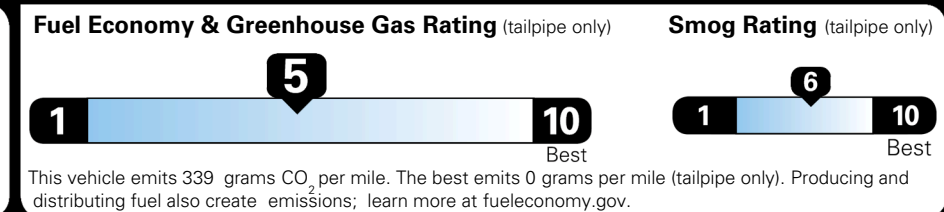

### EPA DOT Fuel Economy and Environment

Gasoline Vehicle

**You spend \$1,000 more in fuel costs over 5 years** compared to the average new vehicle.

**Annual fuel cost \$1,900**

Actual results will vary for many reasons, including driving conditions and how you drive and maintain your vehicle. The average new vehicle gets 29 MPG and costs \$8,500 to fuel over 5 years. Cost estimates are based on 15,000 miles per year at \$ 3.30 per gallon. MPGe is miles per gasoline gallon equivalent. Vehicle emissions are a significant cause of climate change and smog.