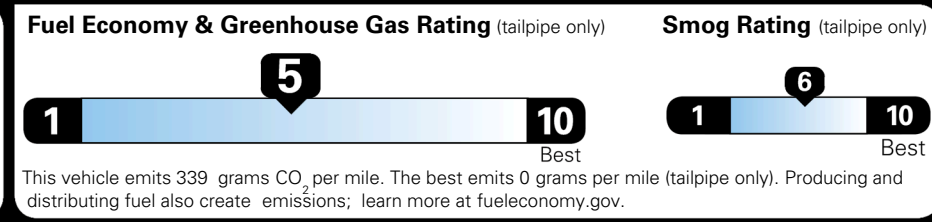

EPA DOT Fuel Economy and Environment

Gasoline Vehicle

You spend \$1,000 more in fuel costs over 5 years
 compared to the average new vehicle.

Annual fuel cost \$1,900

Actual results will vary for many reasons, including driving conditions and how you drive and maintain your vehicle. The average new vehicle gets 29 MPG and costs \$8,500 to fuel over 5 years. Cost estimates are based on 15,000 miles per year at \$ 3.30 per gallon. MPGe is miles per gasoline gallon equivalent. Vehicle emissions are a significant cause of climate change and smog.