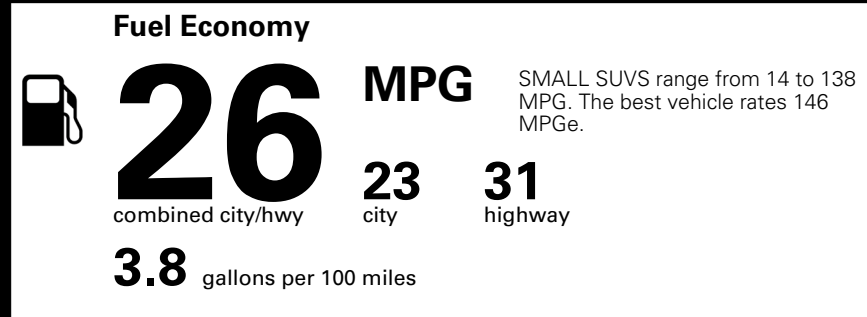

EPA DOT Fuel Economy and Environment

Gasoline Vehicle

You spend \$1,000 more in fuel costs over 5 years
 compared to the average new vehicle.

Annual fuel cost \$1,900

Actual results will vary for many reasons, including driving conditions and how you drive and maintain your vehicle. The average new vehicle gets 29 MPG and costs \$8,500 to fuel over 5 years. Cost estimates are based on 15,000 miles per year at \$ 3.30 per gallon. MPGe is miles per gasoline gallon equivalent. Vehicle emissions are a significant cause of climate change and smog.