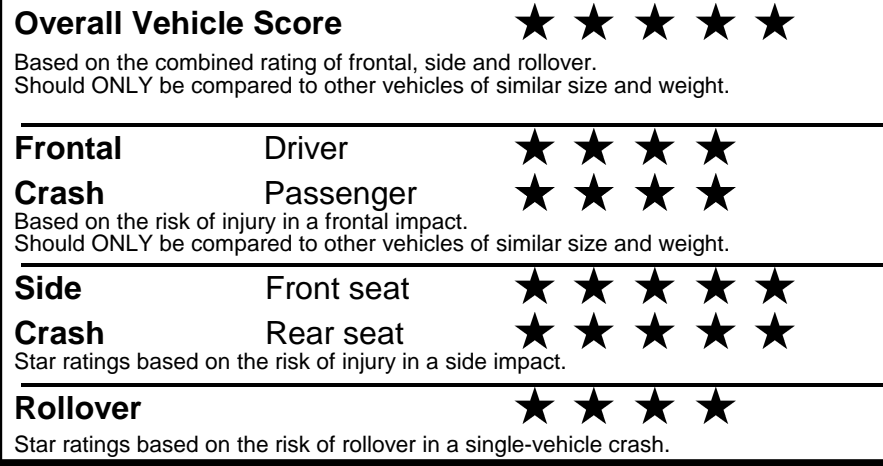

fueleconomy.gov

Calculate personalized estimates and compare vehicles

GOVERNMENT 5-STAR SAFETY RATINGS

Star ratings range from 1 to 5 stars (★★★★★) with 5 being the highest.
 Source: National Highway Traffic Safety Administration (NHTSA).
www.safercar.gov or 1-888-327-4236