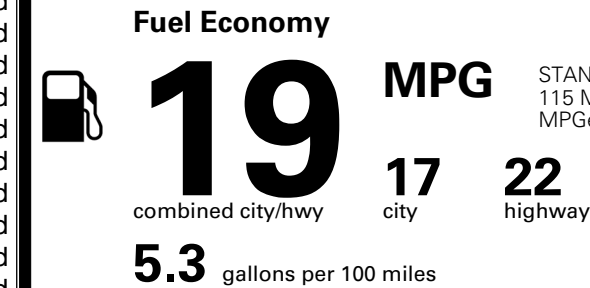

\$495.00
 \$255.00

MSRP INCLUDING OPTIONS

\$ 57,540.00

INLAND FREIGHT AND HANDLING

\$ 1,545.00

TOTAL MANUFACTURER'S SUGGESTED RETAIL PRICE ▶

\$ 59,085.00

TOTAL ADDITIONAL WEIGHT:

EPA DOT Fuel Economy and Environment

Gasoline Vehicle

STANDARD SUVs range from 12 to 115 MPG. The best vehicle rates 146 MPGe.

You spend
\$4,500
 more in fuel costs
 over 5 years
 compared to the
 average new vehicle.

Annual fuel cost
\$2,600

Fuel Economy & Greenhouse Gas Rating (tailpipe only)

Smog Rating (tailpipe only)

This vehicle emits 467 grams CO₂ per mile. The best emits 0 grams per mile (tailpipe only). Producing and distributing fuel also create emissions; learn more at fueleconomy.gov.