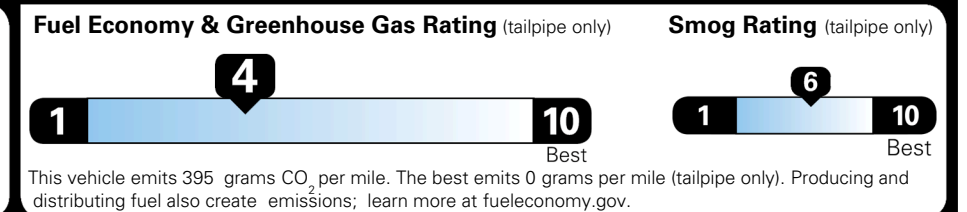

Actual results will vary for many reasons, including driving conditions and how you drive and maintain your vehicle. The average new vehicle gets 29 MPG and costs $8,000 to fuel over 5 years. Cost estimates are based on 15,000 miles per year at $ 3.10 per gallon. MPGe is miles per gasoline gallon equivalent. Vehicle emissions are a significant cause of climate change and smog.

fueleconomy.gov

Calculate personalized estimates and compare vehicles

GOVERNMENT 5-STAR SAFETY RATINGS

Overall Vehicle Score	Not Rated	
Based on the combined rating of frontal, side and rollover. Should ONLY be compared to other vehicles of similar size and weight.		
Frontal	Driver	Not Rated
Crash	Passenger	Not Rated
Based on the risk of injury in a frontal impact. Should ONLY be compared to other vehicles of similar size and weight.		
Side	Front seat	Not Rated
Crash	Rear seat	Not Rated
Star ratings based on the risk of injury in a side impact.		
Rollover	Not Rated	
Star ratings based on the risk of rollover in a single-vehicle crash.		

Star ratings range from 1 to 5 stars (★★★★★) with 5 being the highest.
Source: National Highway Traffic Safety Administration (NHTSA).
www.safercar.gov or 1-888-327-4236

Manufacturer's suggested retail price includes Manufacturer's recommended pre-delivery service. License and title fees, state and local taxes and other dealer installed options and accessories are not included in the manufacturer's suggested retail price.

PARTS CONTENT INFORMATION

FOR VEHICLES IN THIS CAR LINE U.S./CANADIAN PARTS CONTENT: 50 %

MAJOR SOURCES OF FOREIGN PARTS: KOREA: 35%

NOTE: PARTS CONTENT DOES NOT INCLUDE FINAL ASSEMBLY, DISTRIBUTION, OR OTHER NON-PARTS COSTS.

FOR THIS VEHICLE FINAL ASSEMBLY POINT: WEST POINT, GA, USA

COUNTRY OF ORIGIN ENGINE (MOTOR): KOREA
TRANSMISSION: USA