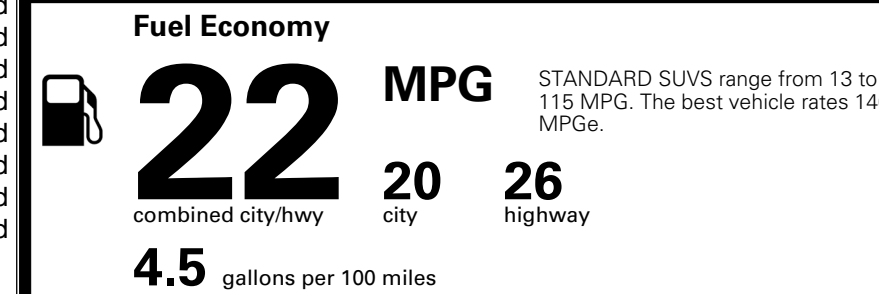

\$495.00
 \$625.00
 \$250.00

MSRP INCLUDING OPTIONS

\$ 43,460.00

INLAND FREIGHT AND HANDLING

\$ 1,545.00

TOTAL MANUFACTURER'S SUGGESTED RETAIL PRICE ▶

\$ 45,005.00

TOTAL ADDITIONAL WEIGHT: 7.2

EPA DOT Fuel Economy and Environment

Gasoline Vehicle

You spend
\$2,500
 more in fuel costs
 over 5 years
 compared to the
 average new vehicle.

Annual fuel cost
\$2,100

Actual results will vary for many reasons, including driving conditions and how you drive and maintain your vehicle. The average new vehicle gets 29 MPG and costs \$8,000 to fuel over 5 years. Cost estimates are based on 15,000 miles per year at \$ 3.10 per gallon. MPGe is miles per gasoline gallon equivalent. Vehicle emissions are a significant cause of climate change and smog.