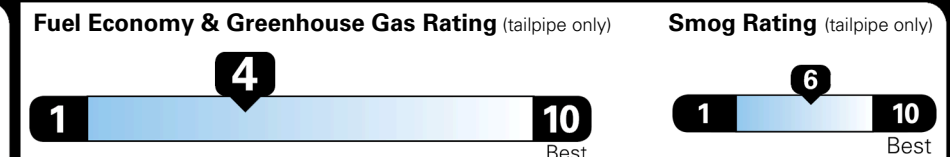

This vehicle emits 395 grams CO₂ per mile. The best emits 0 grams per mile (tailpipe only). Producing and distributing fuel also create emissions; learn more at fueleconomy.gov.

Actual results will vary for many reasons, including driving conditions and how you drive and maintain your vehicle. The average new vehicle gets 29 MPG and costs $8,000 to fuel over 5 years. Cost estimates are based on 15,000 miles per year at $ 3.10 per gallon. MPGe is miles per gasoline gallon equivalent. Vehicle emissions are a significant cause of climate change and smog.

fueleconomy.gov

Calculate personalized estimates and compare vehicles

GOVERNMENT 5-STAR SAFETY RATINGS

Overall Vehicle Score Not Rated

Based on the combined rating of frontal, side and rollover. Should ONLY be compared to other vehicles of similar size and weight.

Frontal Driver Not Rated

Crash Passenger Not Rated

Based on the risk of injury in a frontal impact. Should ONLY be compared to other vehicles of similar size and weight.

Side Front seat Not Rated

Crash Rear seat Not Rated

Star ratings based on the risk of injury in a side impact.

Rollover Not Rated

Star ratings based on the risk of rollover in a single-vehicle crash.

Star ratings range from 1 to 5 stars (★★★★★) with 5 being the highest.

Source: National Highway Traffic Safety Administration (NHTSA).

www.safercar.gov or 1-888-327-4236

Manufacturer's suggested retail price includes Manufacturer's recommended pre-delivery service. License and title fees, state and local taxes and other dealer installed options and accessories are not included in the manufacturer's suggested retail price.

PARTS CONTENT INFORMATION

FOR VEHICLES IN THIS CAR LINE U.S./CANADIAN PARTS CONTENT: 50 %

MAJOR SOURCES OF FOREIGN PARTS: KOREA: 35%

NOTE: PARTS CONTENT DOES NOT INCLUDE FINAL ASSEMBLY, DISTRIBUTION, OR OTHER NON-PARTS COSTS.

FOR THIS VEHICLE FINAL ASSEMBLY POINT: WEST POINT, GA, USA

COUNTRY OF ORIGIN

ENGINE (MOTOR): KOREA

TRANSMISSION: USA