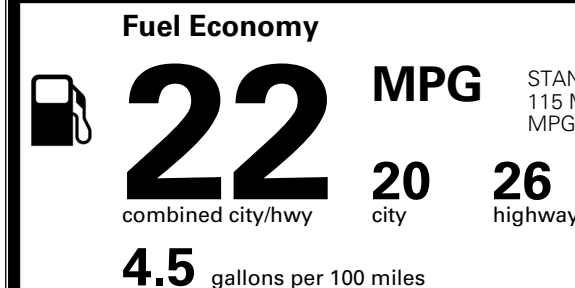

MSRP INCLUDING OPTIONS

\$ 42,835.00

INLAND FREIGHT AND HANDLING

\$ 1,545.00

TOTAL MANUFACTURER'S SUGGESTED RETAIL PRICE ▶

\$ 44,380.00

TOTAL ADDITIONAL WEIGHT: 7.2

*Additional terms and conditions apply.

EPA DOT Fuel Economy and Environment

Gasoline Vehicle

STANDARD SUVs range from 13 to 115 MPG. The best vehicle rates 146 MPGe.

You spend
\$2,500
 more in fuel costs
 over 5 years
 compared to the
 average new vehicle.